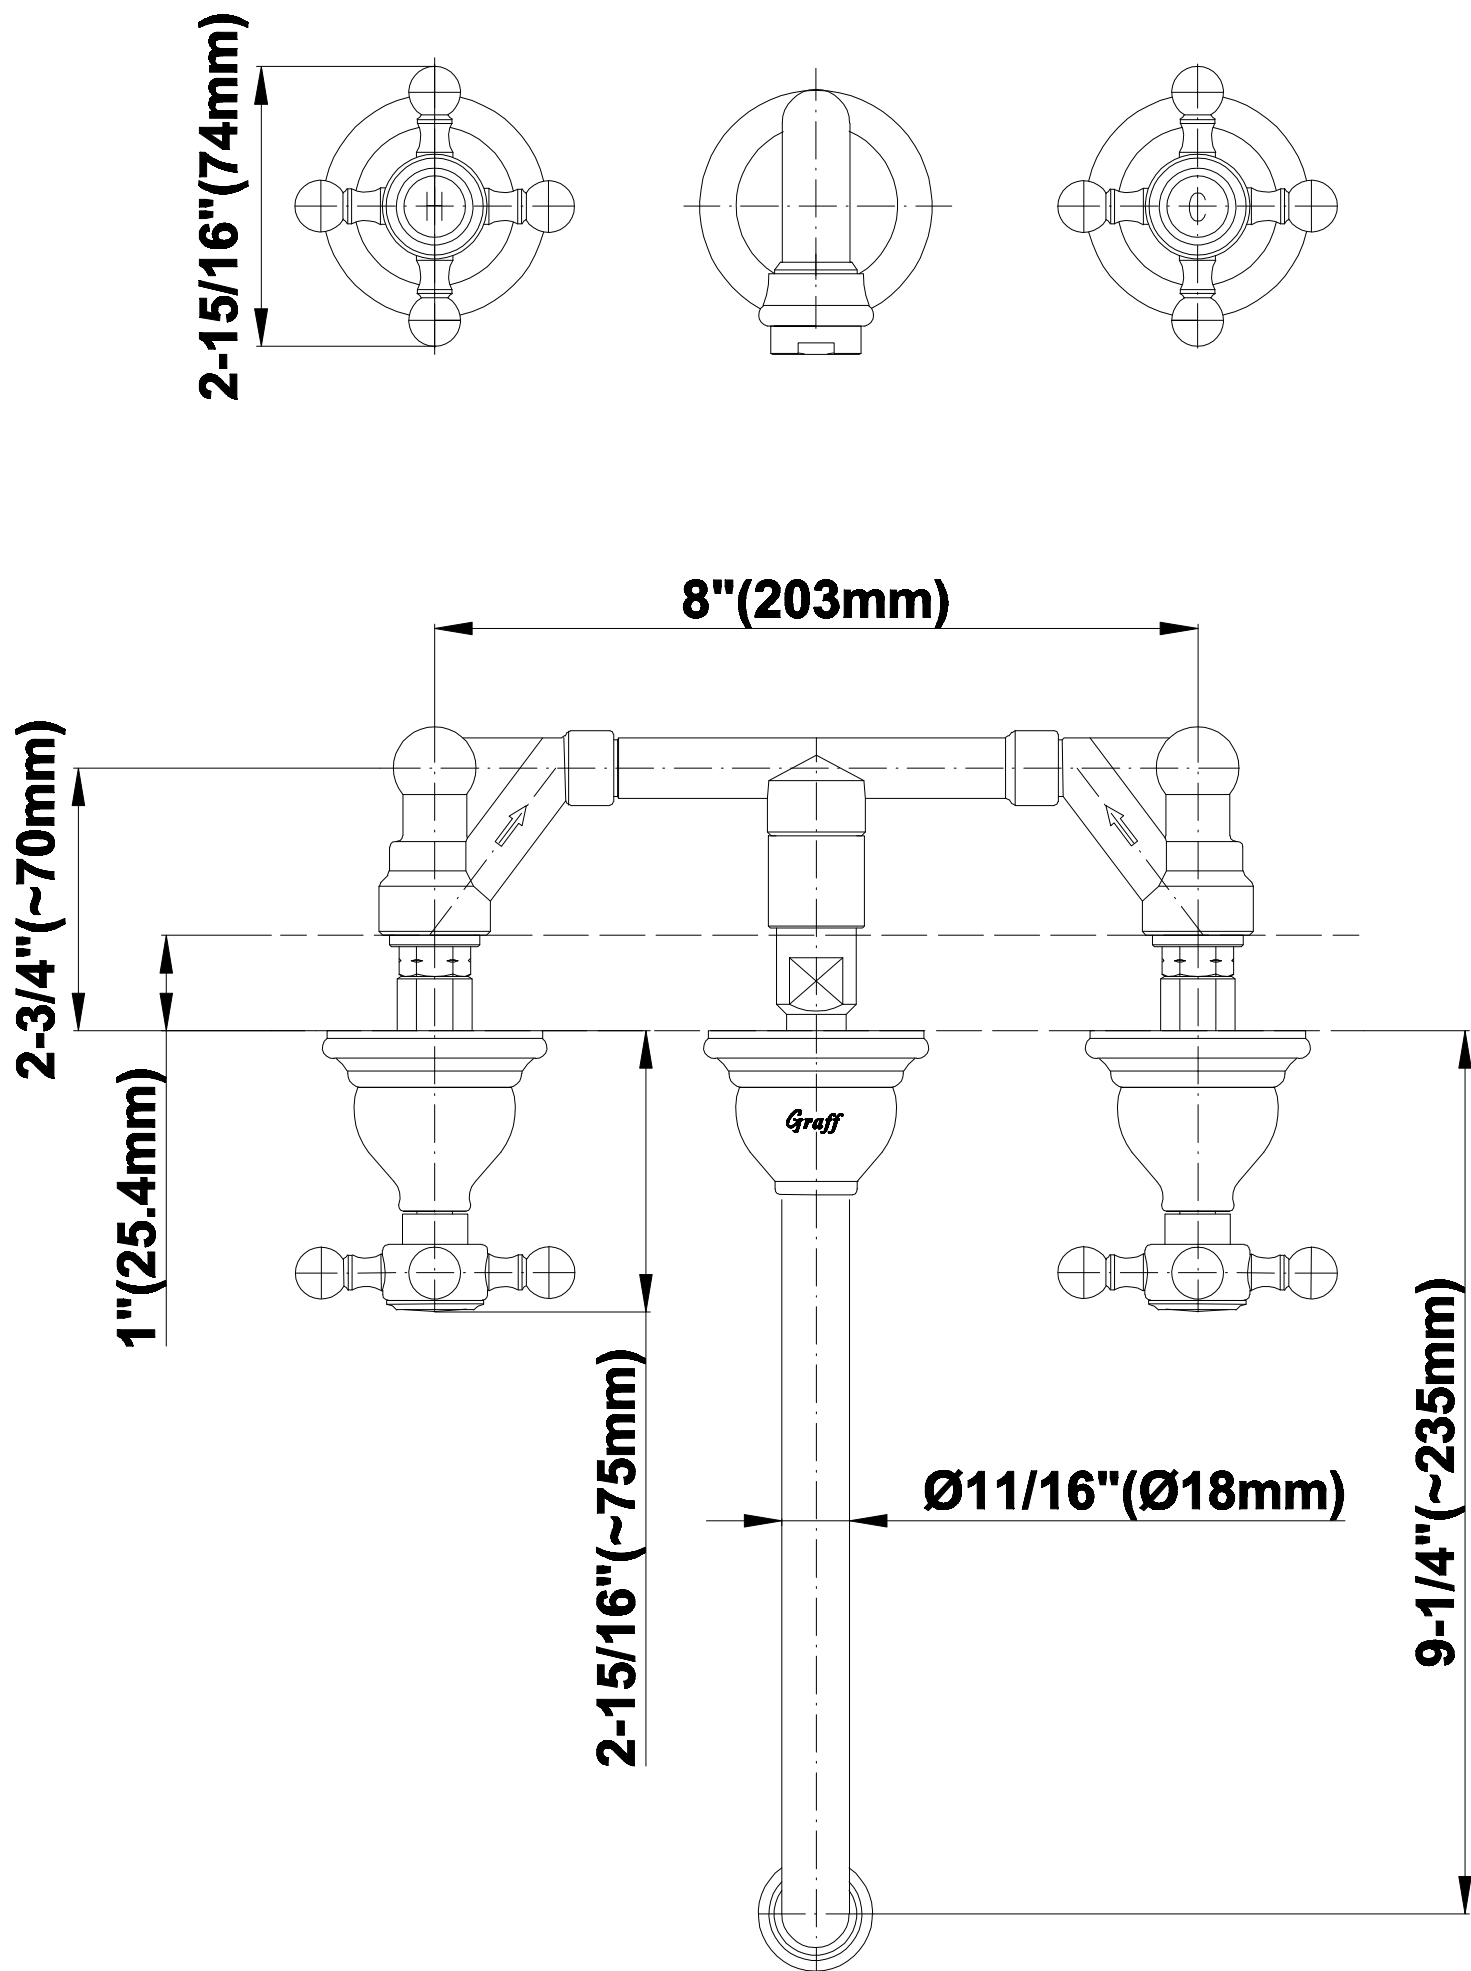

BATHROOM
Canterbury Wall-Mounted
Lavatory Faucet
G-2531-C2

GRAFF®

Information

- Installs on 8" centers
- Aerated flow rate ≤ 1.2 max gpm
- 9-1/4" spout reach
- Drain assembly not included
- Optional Matching Decorative Trap G-9973
- CALGreen

G-2531

NANTUCKET Series

Information

- 1/2" male NPT inlets

Finishes

24K Gold

24K Brushed
Gold

Olive Bronze

Polished
Chrome

Polished
Nickel

SteeInox®
(Satin Nickel)

Vintage
Brushed Brass

BATHROOM
Canterbury Wall-Mounted
Lavatory Faucet
G-2531-C2

GRAFF®

Information

- Installs on 8" centers
- Aerated flow rate ≤ 1.2 max gpm
- 9-1/4" spout reach
- Drain assembly not included
- Optional Matching Decorative Trap G-9973
- CALGreen

G-2531

NANTUCKET Series