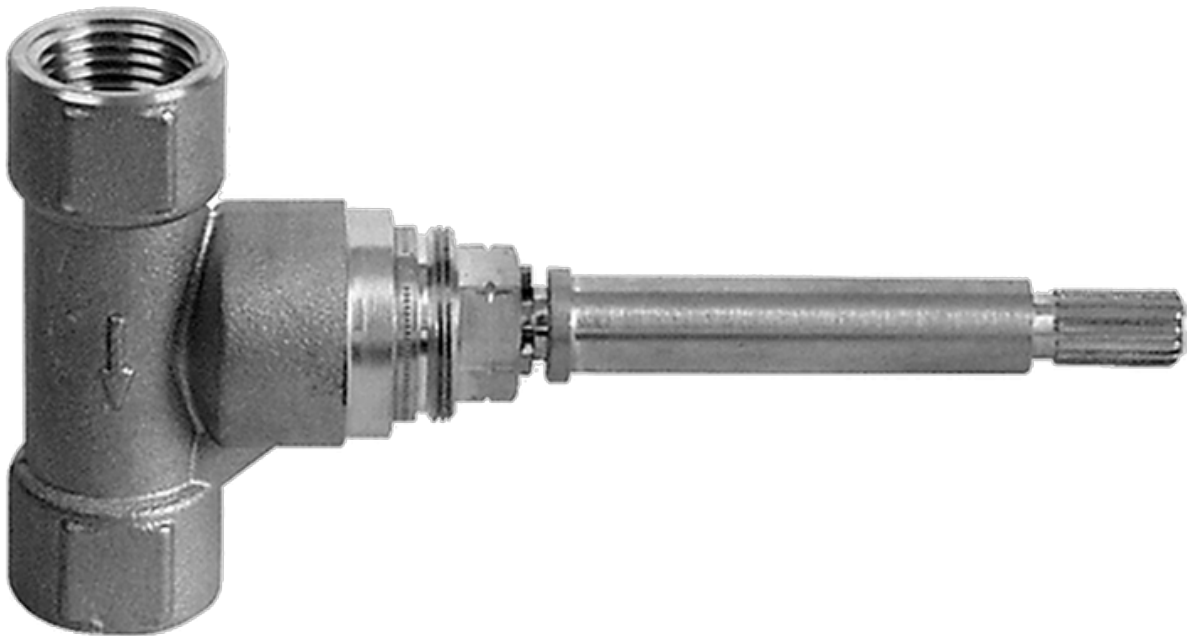

SHOWER
Square Thermostatic Ski Shower
Set w/Body Sprays &
Handshowers (Trim & Rough)
GE1.120A-LM31S

GRAFF®

Information

- 3/4" Thermostatic Valve and Trim
- Showerhead with No-Clog, Easy-Clean Spray Nozzles
- Swivel Body Sprays (4 pieces)
- Handshower Set w/Wall Bracket
- Stop/Volume Control Valves and Trim (3 pieces)
- Optional Extension Kit
- 3/4" Thermostatic Rough Valve Flow Rate ~18 gpm @60 psi
- Flow Rates: showerhead ≤ 2.5 max gpm, handshower ≤ 1.5 max gpm

SHOWER
Rough
G-8070

GRAFF®

Information

- 1/2" universal inlets/outlets with female threads
- Supplied with protective plastic cover

Finishes

Polished
Chrome

SteeInox®
(Satin Nickel)

G-8070

1/2" Concealed Stop/Volume Control Rough Valve

Product Features

- 6.85 gpm @ 60 psi
- 1/2" universal inlets/outlets with female threads
- Supplied with protective plastic cover

Warranty

- Limited lifetime warranty

Finishes

Polished
Chrome

Steelnox®
(Satin Nickel)

G-8497

Shower Components

Contemporary Flush-Mount Body Spray with Solid Brass Swivel Head

Product Features

- 12 no-clog, easy-clean silicone jets
- Metal ball-joint allows for 18° angle adjustment of body spray
- Brass wall escutcheon and Flush-mounted trim
- 1/2" NPT female thread inlet
- Body spray flow rate ≤ 1.5 max gpm