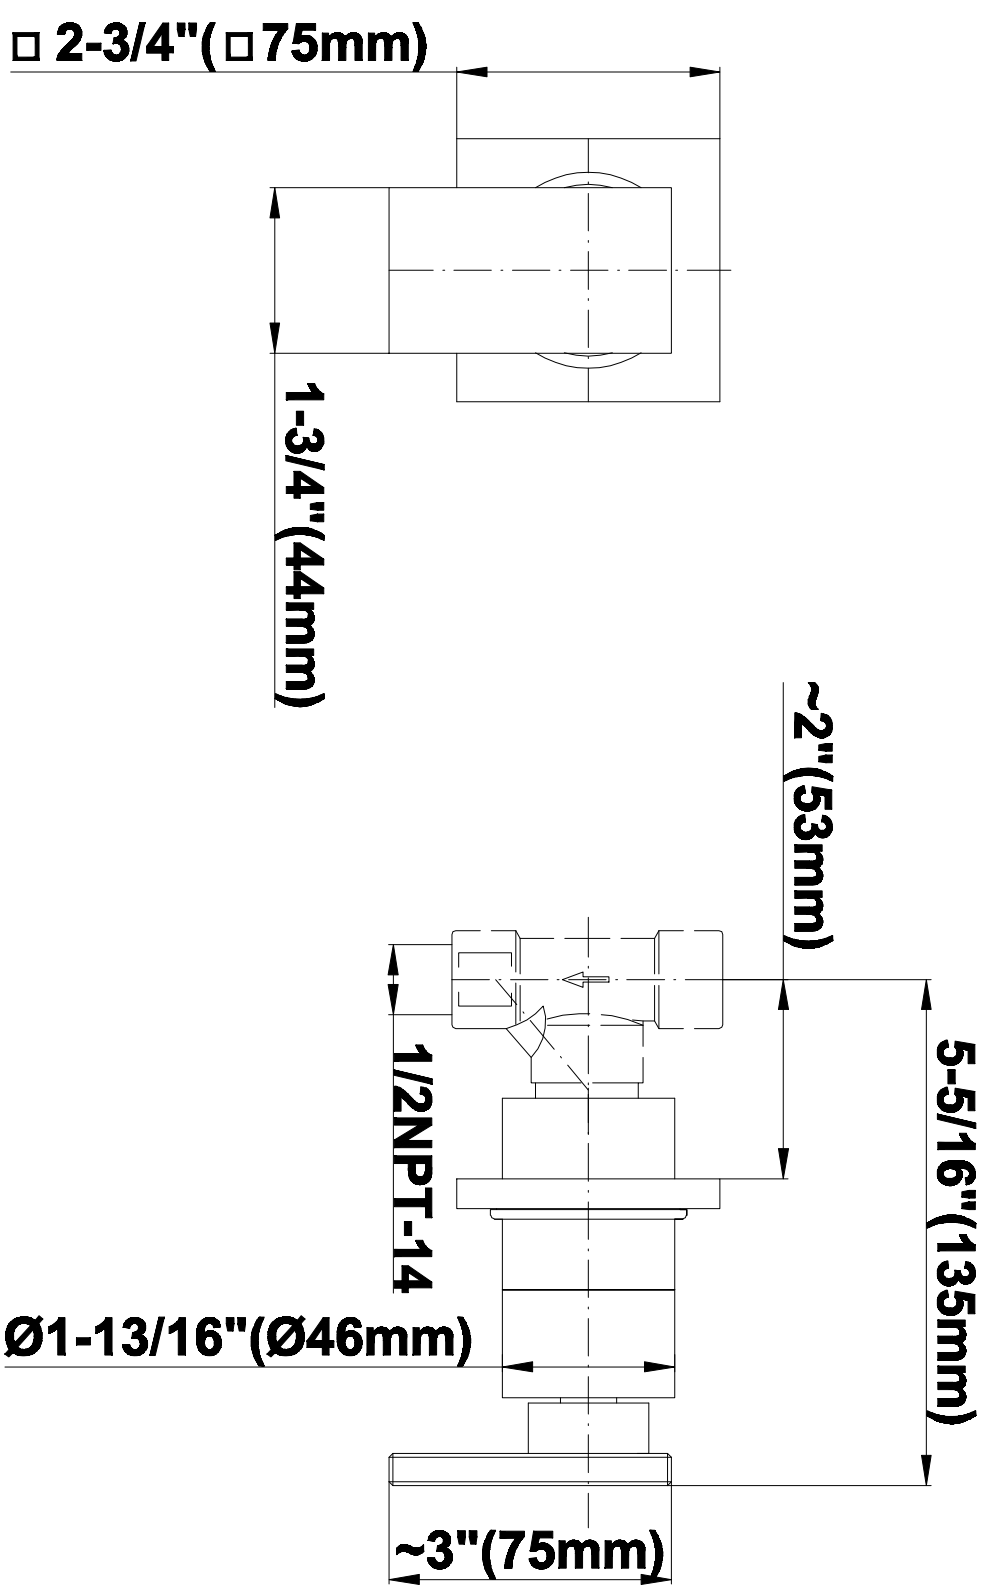

SHOWER
Square Thermostatic Ski Shower
Set w/Body Sprays &
Handshowers (Trim & Rough)
GE1.120A-LM31S

GRAFF®

Information

- 3/4" Thermostatic Valve and Trim
- Showerhead with No-Clog, Easy-Clean Spray Nozzles
- Swivel Body Sprays (4 pieces)
- Handshower Set w/Wall Bracket
- Stop/Volume Control Valves and Trim (3 pieces)
- Optional Extension Kit
- 3/4" Thermostatic Rough Valve Flow Rate ~18 gpm @60 psi
- Flow Rates: showerhead ≤ 2.5 max gpm, handshower ≤ 1.5 max gpm

G-8096

SHOWER
Square Flush Mount Body Spray
w/ Solid Brass Swivel Head
G-8497

GRAFF®

Information

- 12 no-clog, easy-clean silicon jets
- Metal ball-joint allows for 18° angle adjustment of body spray
- Brass wall escutcheon and flush-mounted trim
- 1/2" NPT female thread inlet
- Body spray flow rate ≤ 1.5 max gpm