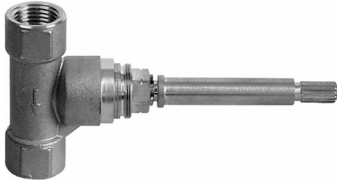

SHOWER
Square Thermostatic Ski Shower
Set w/Body Sprays &
Handshowers (Trim & Rough)
GE1.120A-LM31S

GRAFF®

Information

- 3/4" Thermostatic Valve and Trim
- Showerhead with No-Clog, Easy-Clean Spray Nozzles
- Swivel Body Sprays (4 pieces)
- Handshower Set w/Wall Bracket
- Stop/Volume Control Valves and Trim (3 pieces)
- Optional Extension Kit
- 3/4" Thermostatic Rough Valve Flow Rate ~18 gpm @60 psi
- Flow Rates: showerhead ≤ 2.5 max gpm, handshower ≤ 1.5 max gpm

SHOWER
Rough
G-8070

GRAFF®

Information

- 1/2" universal inlets/outlets with female threads
- Supplied with protective plastic cover

Finishes

Polished
Chrome

SteeInox®
(Satin Nickel)

G-8070

1/2" Concealed Stop/Volume Control Rough Valve

Product Features

- 6.85 gpm @ 60 psi
- 1/2" universal inlets/outlets with female threads
- Supplied with protective plastic cover

Warranty

- Limited lifetime warranty

Finishes

Polished
Chrome

Steelnox®
(Satin Nickel)

G-8497

Shower Components

Contemporary Flush-Mount Body Spray with Solid Brass Swivel Head

Product Features

- 12 no-clog, easy-clean silicone jets
- Metal ball-joint allows for 18° angle adjustment of body spray
- Brass wall escutcheon and Flush-mounted trim
- 1/2" NPT female thread inlet
- Body spray flow rate ≤ 1.5 max gpm