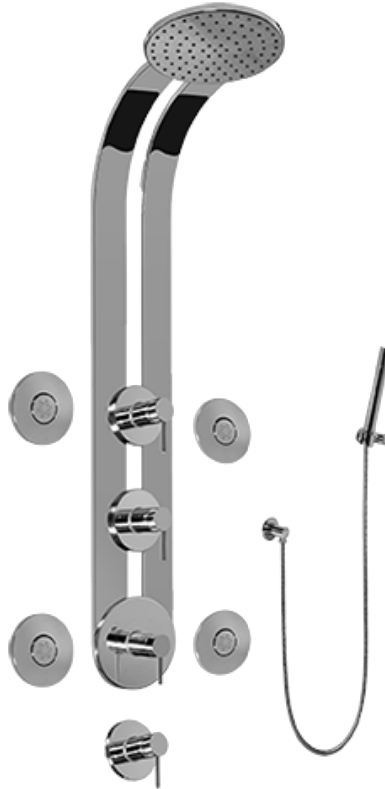

SHOWER
Round Thermostatic Ski Shower
Set w/Body Sprays & Handspray
(Rough & Trim)
GD1.120A-LM37S

GRAFF[®]

Information

- 3/4" Thermostatic Valve and Trim
- Showerhead with No-Clog, Easy-Clean Spray Nozzles
- Swivel Body Sprays (4 pieces)
- Handshower Set w/Wall Bracket
- Stop/Volume Control Valves and Trim (3 pieces)
- Optional Extension Kit Available
- 3/4" Thermostatic Rough Valve Flow Rate ~18 gpm @60 psi
- Flow Rate: showerhead ≤ 2.5 max gpm, handshower ≤ 1.5 max gpm

SHOWER
Rough
G-8070

GRAFF®

Information

- 1/2" universal inlets/outlets with female threads
- Supplied with protective plastic cover

Finishes

Polished
Chrome

Steelnix®
(Satin Nickel)

G-8070

1/2" Concealed Stop/Volume Control Rough Valve

Product Features

- 6.85 gpm @ 60 psi
- 1/2" universal inlets/outlets with female threads
- Supplied with protective plastic cover

Warranty

- Limited lifetime warranty

www.graff-faucets.com | phone: 800-954-4723

SHOWER
M.E./M.E. 25 STAMPED Plate
w/Handle
G-8092-LM37S-T

GRAFF®

Information

- Single metal handle
- Decorative trim plate
- Use with G-8070 or G-8075 thermostatic stop/volume control rough valve
- To complete package, you must order rough valve