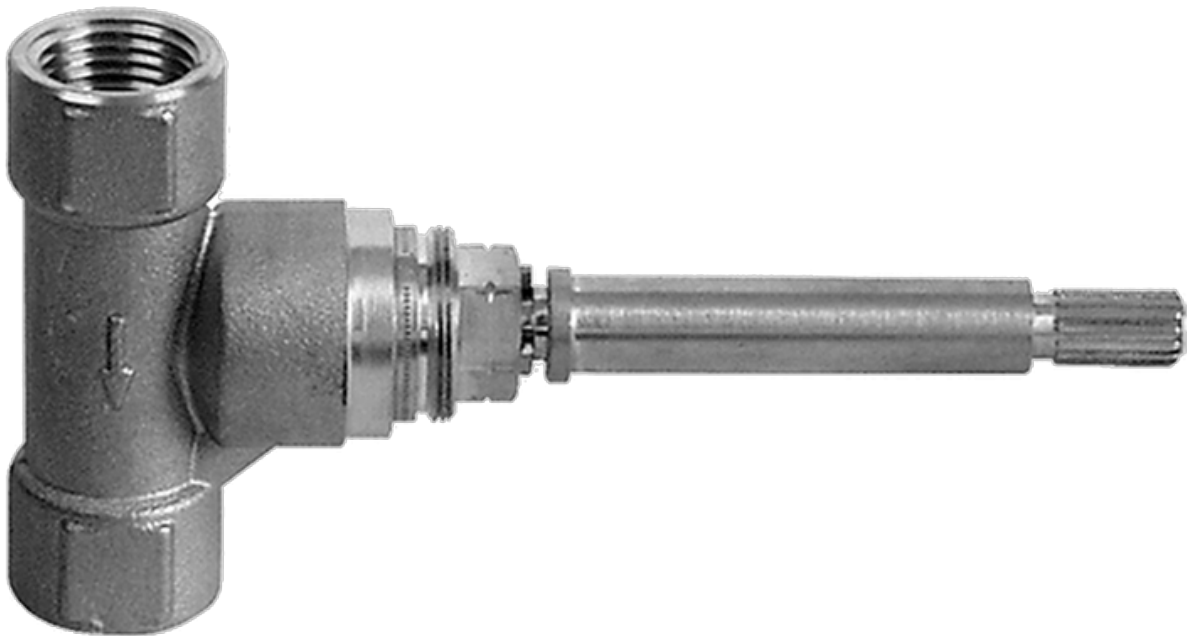

SHOWER
Round Thermostatic Ski Shower
Set w/Body Sprays & Handspray
(Rough & Trim)
GD1.120A-LM37S

GRAFF[®]

Information

- 3/4" Thermostatic Valve and Trim
- Showerhead with No-Clog, Easy-Clean Spray Nozzles
- Swivel Body Sprays (4 pieces)
- Handshower Set w/Wall Bracket
- Stop/Volume Control Valves and Trim (3 pieces)
- Optional Extension Kit Available
- 3/4" Thermostatic Rough Valve Flow Rate ~18 gpm @60 psi
- Flow Rate: showerhead ≤ 2.5 max gpm, handshower ≤ 1.5 max gpm

SHOWER
Rough
G-8070

GRAFF®

Information

- 1/2" universal inlets/outlets with female threads
- Supplied with protective plastic cover

Finishes

Polished
Chrome

Steelnix®
(Satin Nickel)

G-8070

1/2" Concealed Stop/Volume Control Rough Valve

Product Features

- 6.85 gpm @ 60 psi
- 1/2" universal inlets/outlets with female threads
- Supplied with protective plastic cover

Warranty

- Limited lifetime warranty

Finishes

Polished
Chrome

Steelnox®
(Satin Nickel)

G-8092

SHOWER
Contemporary Flush Mount Body
Spray w/ Solid Brass Swivel Head
G-8495

GRAFF®

Information

- 12 no-clog, easy-clean silicon jets
- Metal ball-joint allows for 18° angle adjustment of body spray
- Brass wall escutcheon and flush-mounted trim
- 1/2" NPT female thread inlet
- Body spray flow rate \leq 1.5 max gpm