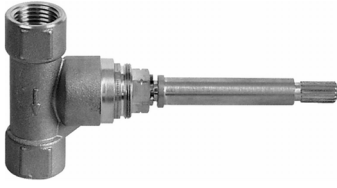

SHOWER
Round Thermostatic Ski Shower
Set w/Body Sprays & Handspray
(Rough & Trim)
GD1.120A-LM37S

GRAFF[®]

Information

- 3/4" Thermostatic Valve and Trim
- Showerhead with No-Clog, Easy-Clean Spray Nozzles
- Swivel Body Sprays (4 pieces)
- Handshower Set w/Wall Bracket
- Stop/Volume Control Valves and Trim (3 pieces)
- Optional Extension Kit Available
- 3/4" Thermostatic Rough Valve Flow Rate ~18 gpm @60 psi
- Flow Rate: showerhead ≤ 2.5 max gpm, handshower ≤ 1.5 max gpm

SHOWER
Rough
G-8070

GRAFF®

Information

- 1/2" universal inlets/outlets with female threads
- Supplied with protective plastic cover

Finishes

Polished
Chrome

Steelnix®
(Satin Nickel)

G-8070

1/2" Concealed Stop/Volume Control Rough Valve

Product Features

- 6.85 gpm @ 60 psi
- 1/2" universal inlets/outlets with female threads
- Supplied with protective plastic cover

Warranty

- Limited lifetime warranty

Finishes

Polished
Chrome

Steelnox®
(Satin Nickel)

G-8092

SHOWER
Contemporary Flush Mount Body
Spray w/ Solid Brass Swivel Head
G-8495

GRAFF®

Information

- 12 no-clog, easy-clean silicon jets
- Metal ball-joint allows for 18° angle adjustment of body spray
- Brass wall escutcheon and flush-mounted trim
- 1/2" NPT female thread inlet
- Body spray flow rate \leq 1.5 max gpm