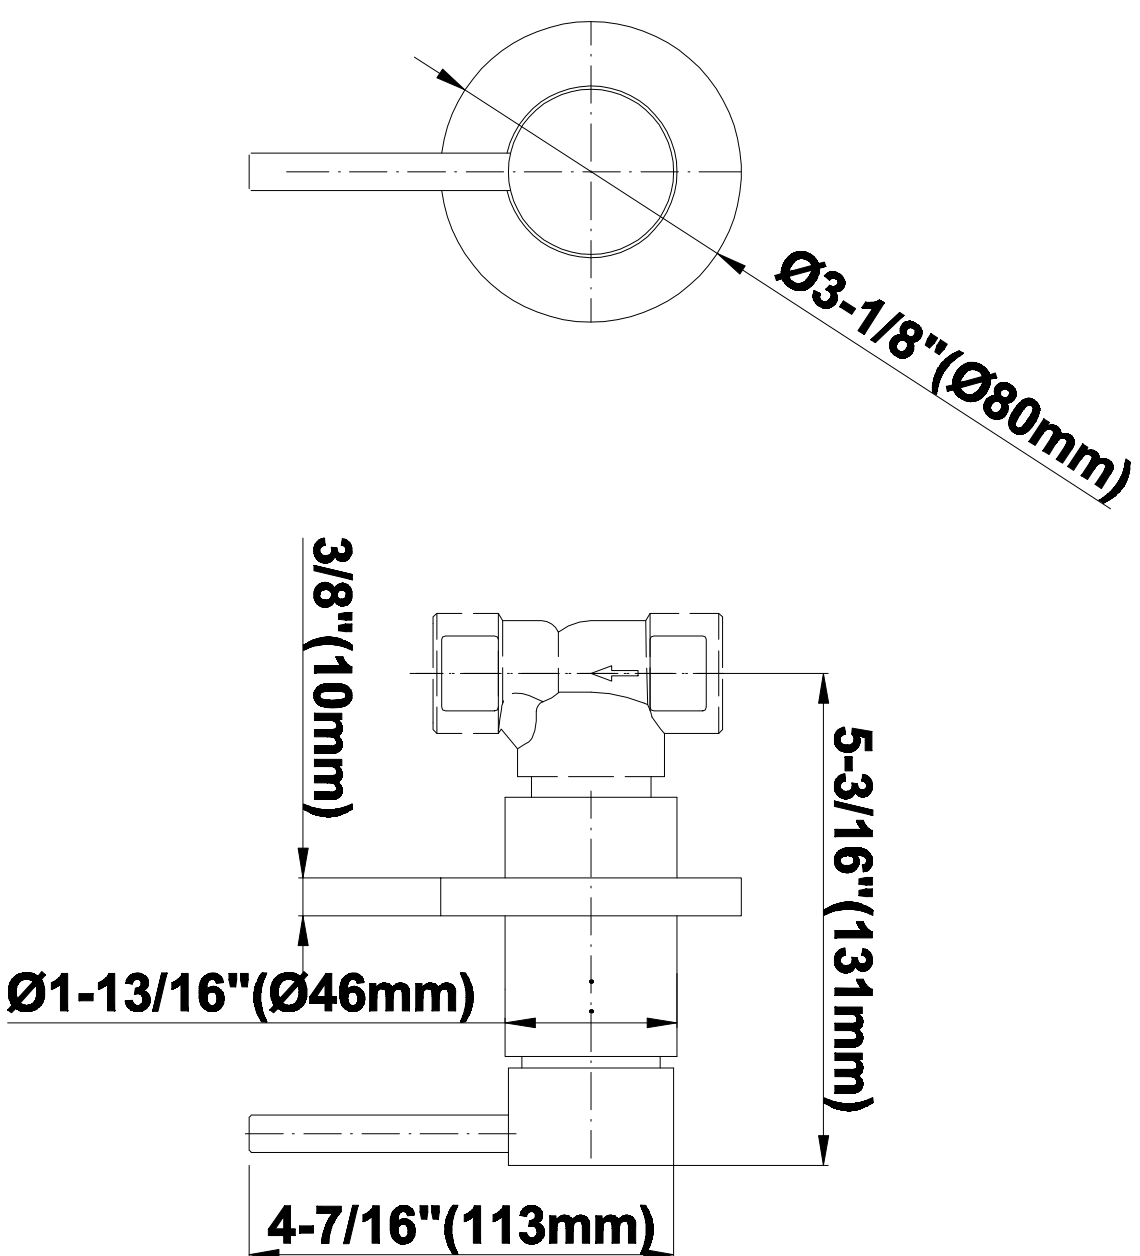

SHOWER
Round Thermostatic Ski Shower
Set w/Body Sprays & Handspray
(Rough & Trim)
GD1.120A-LM37S

GRAFF[®]

Information

- 3/4" Thermostatic Valve and Trim
- Showerhead with No-Clog, Easy-Clean Spray Nozzles
- Swivel Body Sprays (4 pieces)
- Handshower Set w/Wall Bracket
- Stop/Volume Control Valves and Trim (3 pieces)
- Optional Extension Kit Available
- 3/4" Thermostatic Rough Valve Flow Rate ~18 gpm @60 psi
- Flow Rate: showerhead ≤ 2.5 max gpm, handshower ≤ 1.5 max gpm

www.graff-faucets.com | phone: 800-954-4723

SHOWER
M.E./M.E. 25 STAMPED Plate
w/Handle
G-8092-LM37S-T

GRAFF®

Information

- Single metal handle
- Decorative trim plate
- Use with G-8070 or G-8075 thermostatic stop/volume control rough valve
- To complete package, you must order rough valve

Finishes

Polished
Chrome

Steelnox®
(Satin Nickel)

G-8092

SHOWER
Contemporary Flush Mount Body
Spray w/ Solid Brass Swivel Head
G-8495

GRAFF®

Information

- 12 no-clog, easy-clean silicon jets
- Metal ball-joint allows for 18° angle adjustment of body spray
- Brass wall escutcheon and flush-mounted trim
- 1/2" NPT female thread inlet
- Body spray flow rate \leq 1.5 max gpm