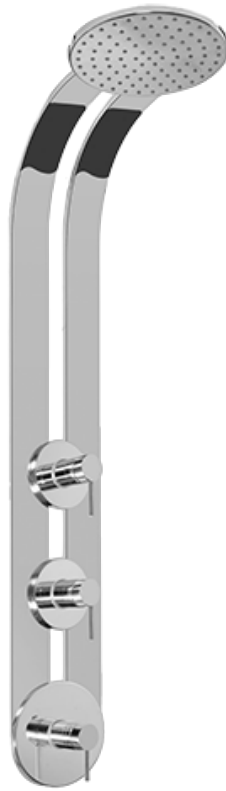

SHOWER
Round Thermostatic Ski Shower
Set w/Body Sprays & Handspray
(Rough & Trim)
GD1.120A-LM37S

GRAFF[®]

Information

- 3/4" Thermostatic Valve and Trim
- Showerhead with No-Clog, Easy-Clean Spray Nozzles
- Swivel Body Sprays (4 pieces)
- Handshower Set w/Wall Bracket
- Stop/Volume Control Valves and Trim (3 pieces)
- Optional Extension Kit Available
- 3/4" Thermostatic Rough Valve Flow Rate ~18 gpm @60 psi
- Flow Rate: showerhead ≤ 2.5 max gpm, handshower ≤ 1.5 max gpm

SHOWER
Rough
G-8070

GRAFF®

Information

- 1/2" universal inlets/outlets with female threads
- Supplied with protective plastic cover

Finishes

Polished
Chrome

Steelnix®
(Satin Nickel)

G-8070

Finishes

Polished
Chrome

Steelnox®
(Satin Nickel)

G-8495

Shower Components

Contemporary Flush-Mount Body Spray with Solid Brass Swivel Head

GRAFF®

Product Features

www.graff-faucets.com | phone: 800-954-4723

SHOWER
Shower Panel and Handles
G-8800-LM37S-T

GRAFF®

Finishes

Polished
Chrome

Steelnox®
(Satin Nickel)

G-8800

M.E. Series