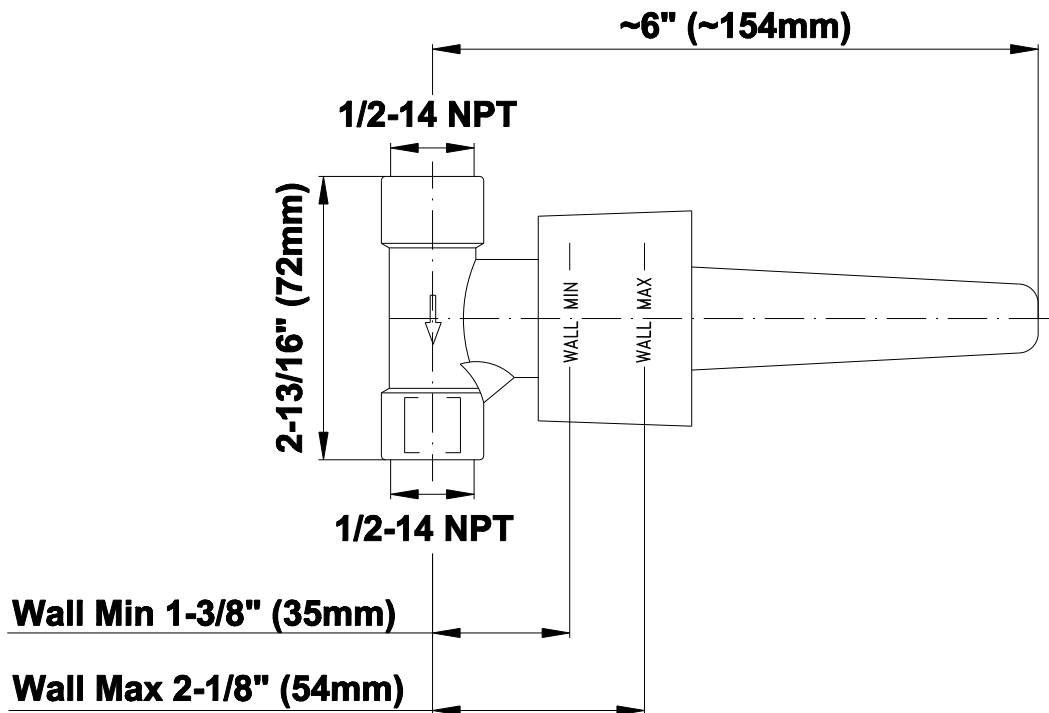

The measurements shown are for reference only. Products and specifications shown are subject to change without notice. Revised 09/2015.

www.graff-faucets.com | phone: 800-954-4723