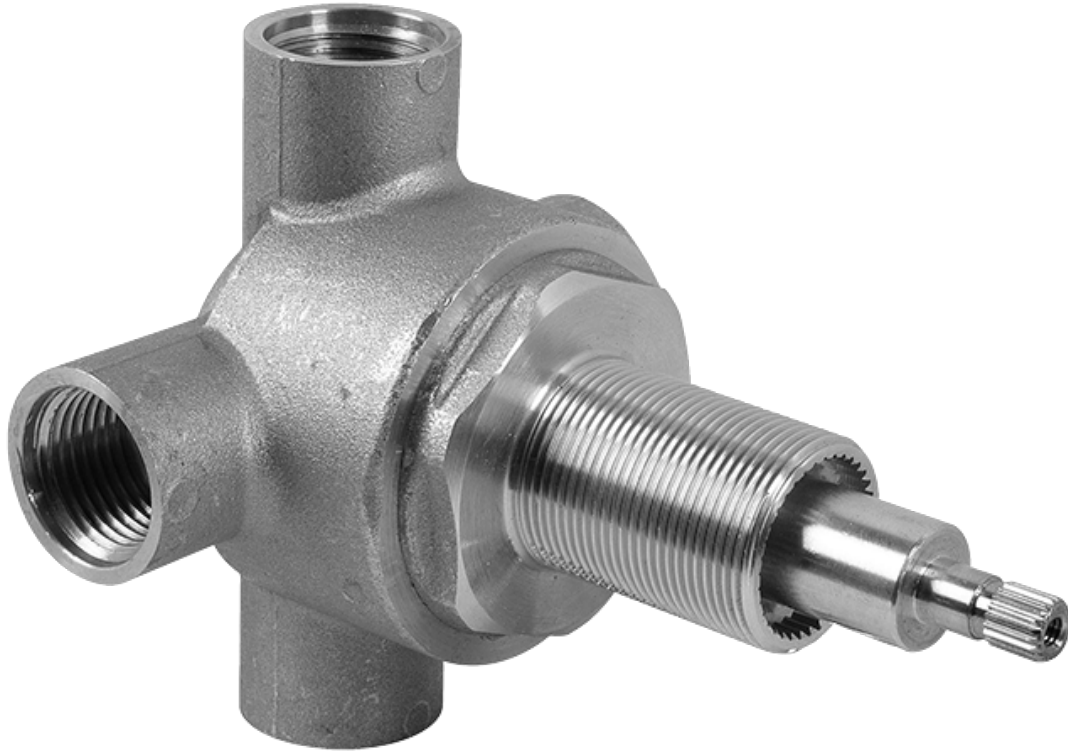

## Information

- 3/4" Thermostatic Valve
- 1/2" 4-Port Diverter Valve with 3 outlets and off function
- 8" Showerhead with 12" Arm & Flange
- Swivel Body Sprays (3 pieces)
- Handshower Set w/Wall Bracket
- Showerhead Features No-Clog, Easy-Clean Spray Nozzles
- 3/4" Thermostatic Rough Valve Flow Rate ~18 gpm @60 psi
- Flow rates: showerhead  $\leq$  1.8 max gpm, handshower  $\leq$  1.5 max gpm, body sprays  $\leq$  1.5 max gpm each

## Information

- Single metal handle
- Decorative trim plate
- Use with G-8000 or G-8005 thermostatic rough valve
- To complete package, you must order rough valve

# G-8041

SHOWER  
3-Way High Flow Transfer Rough  
Valve WITH off function  
**G-8050**

---

**GRAFF®**

### Information

- Intended for use with Thermostatic Shower Systems
- 1/2" 3-way diverter valve with 3 outlets and off function
- Universal inlets/outlets with female threads
- Operates one function at a time
- Supplied with protective plastic cover
- CALGreen compliant depending on functions
- CALGreen