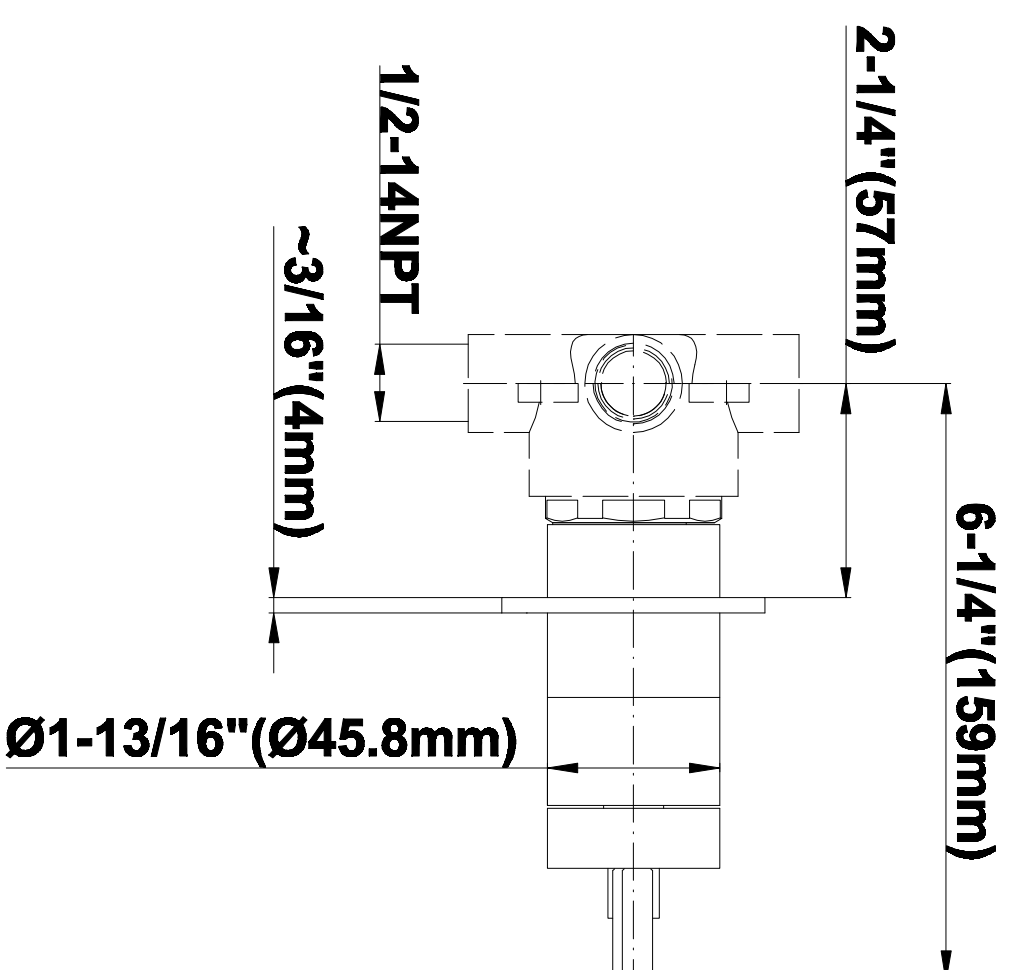

# G-8066

SHOWER  
8" Square Brass Showerhead  
**G-8438**

---

**GRAFF®**