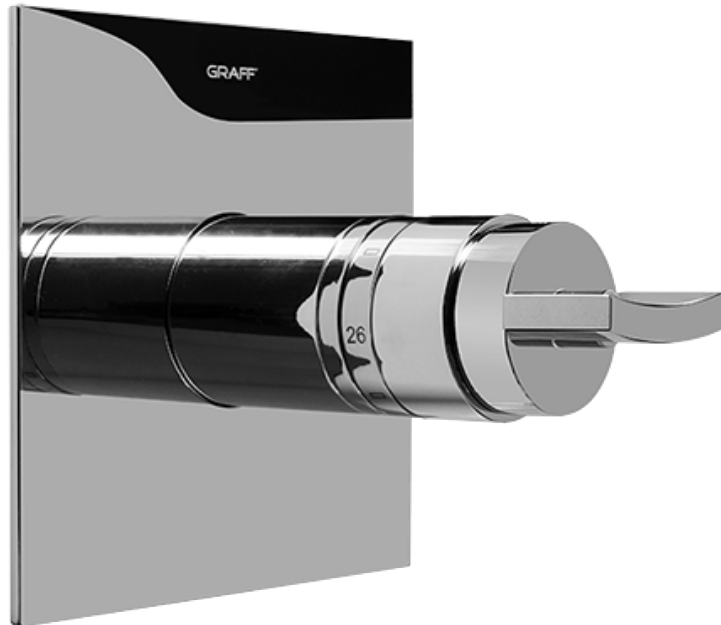

SHOWER  
Full Thermostatic Shower System  
with Transfer Valve (Rough &  
Trim)  
**GC5.122A-C14S**

---

**GRAFF®**

## Information

- 18.4 gpm @ 60 psi
- 3/4" universal inlets/outlets with female threads
- Built-in service stops
- Complete serviceability from front of all units
- Supplied with protective plastic cover
- Thermostatic valve uses a paraffin wax cartridge

## Finishes

Polished  
Chrome

Steelnox®  
(Satin Nickel)

SHOWER  
Sade/Targa/Luna SOLID Trim Plate  
w/Handle  
**G-8041-C14S-T**

---

**GRAFF®**

## Information

- Single metal handle
- Decorative trim plate
- Use with G-8000 or G-8005 thermostatic rough valve
- To complete package, you must order rough valve