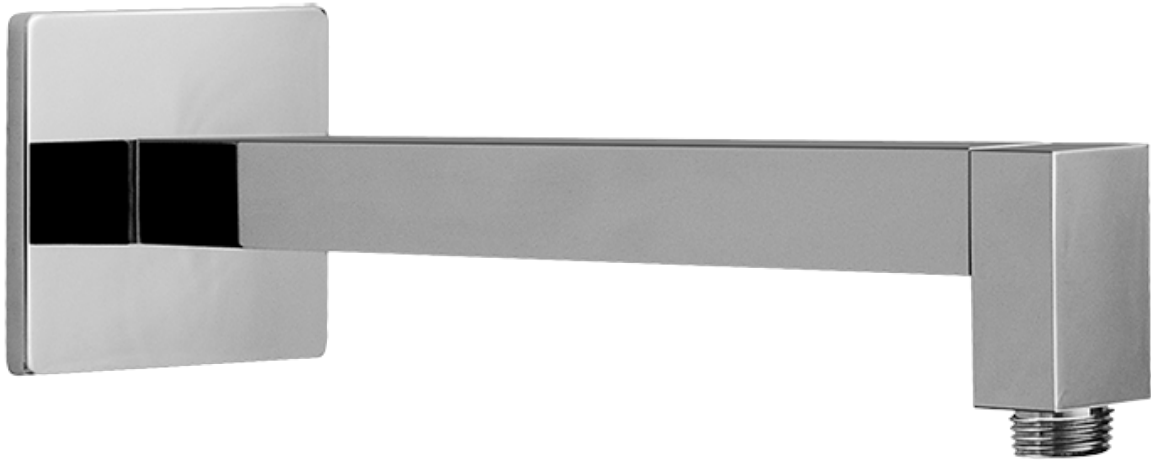

SHOWER  
Contemporary 12" Shower Arm  
**G-8530**

**GRAFF**<sup>®</sup>

---

**Information**

- Includes arm and square flange
- 1/2" NPT male thread inlet
- For use with all showerheads (especially G-8438)