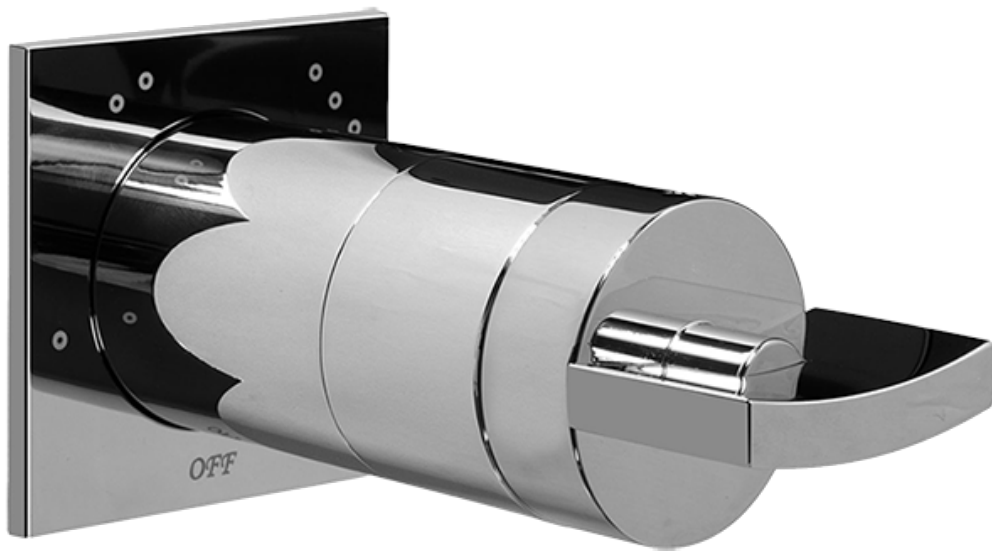

### Information

- Intended for use with Thermostatic Shower Systems
- 1/2" 3-way diverter valve with 3 outlets and off function
- Universal inlets/outlets with female threads
- Operates one function at a time
- Supplied with protective plastic cover
- CALGreen compliant depending on functions
- CALGreen

### Information

- Single metal lever handle
- Decorative trim plate WITH off function
- Use with G-8050 (4-port thermostatic diverter valve w/stop)
- To complete package, you must order rough diverter valve