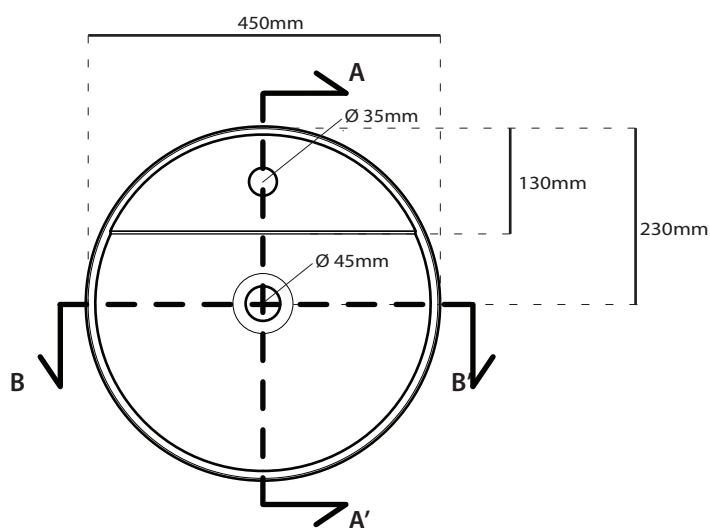

Art. 7404

INFO

LAVABO
Washbasin

PESO **Kg 9**
Weight

REVISIONE
Silvano Mariano

DATA
28/10/15

CE EN 146688

COLORI

BIANCO LUCIDO **cod. 7404**
Glossy White

BIANCO MATT **cod. 7404MT**
Matt White

NERO LUCIDO **cod. 7404NE**
Glossy Black

NERO MATT **cod. 7404NEMT**
Matt Black

SABBIA **cod. 7404SA**
Sand

OTTANIO **cod. 7404ON**
Blue Petrol

ACCESSORI

PILETTA CON COVER IN CERAMICA
Open drain with ceramic cover

cod. 9916

cod. 9916MT

cod. 9916NE

cod. 9916NEMT

cod. 9916SA

cod. 9916ON

SEZIONE B- B'