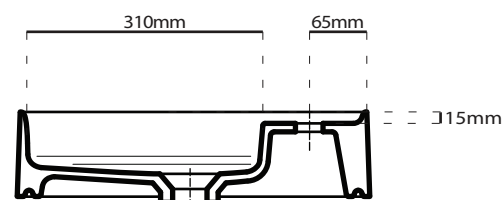

SEZIONE A- A'