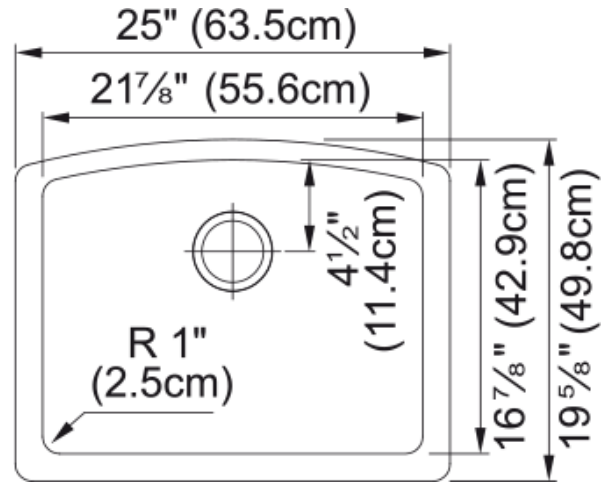

Ellipse Undermount Sink - ELG11022MBK | 125.0699.538

Technical Data

Aspect

Sink type	Sink
Type of material	Granite
Number of bowls	1
Color	Matte black
Surface finish	None

Product Dimensions

Exterior size: right to left	25
Exterior size: front to back	19.638
Large bowl size: right to left	21.85
Large bowl size: front to back	16.89
Large bowl: depth	9.016

Installation

Minimum cabinet size	24"
----------------------	-----

Product specifications

Installation type	Undermount
Drain hole	3 1/2"
Position of drainer	No drainer

Product identification

Product brand	Neutral
Collection	Ellipse Usa
Certified by	IAPMO

Features

Drainers number	No drainer
Product reversibility	No
Faucet ledge	No
Strainer assembly included	No
Strainer assembly type	No waste kit

Overflow	No
Number of faucet holes	No faucet hole
Soap dispenser hole	No