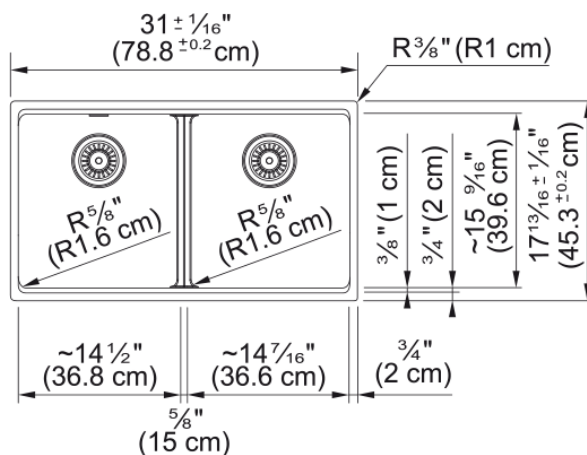

Maris Undermount Sink - MAG1201414-ONY | 125.0687.067

Technical Data

Aspect

Sink type	Sink
Type of material	Granite
Number of bowls	2
Color	Onyx
Finish	None

Product Dimensions

Exterior size: right to left	31.008
Exterior size: front to back	17.835
Large bowl size: right to left	14.252
Large bowl size: front to back	15.606
Large bowl: depth	9.492
Small bowl size: right to left	14.252
Small bowl size: front to back	15.606
Small bowl: depth	9.492

Installation

Minimum cabinet size	36"
----------------------	-----

Product specifications

Installation type	Undermount
Drain hole	3 1/2"
Position of drainer	No drainer

Product identification

Product brand	FRANKE
Product family	Maris
Collection	Maris
Certified by	IAPMO