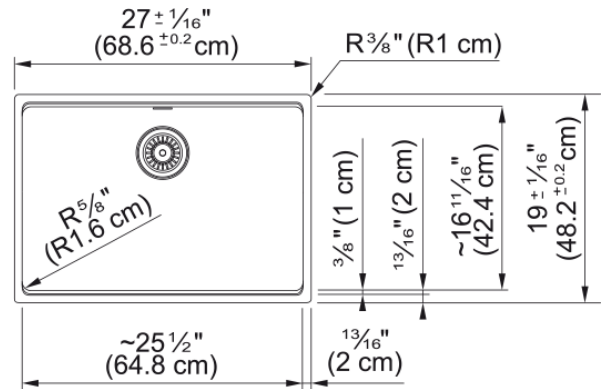

Maris Undermount Sink - MAG11025-MBK | 125.0687.023

Technical Data

Aspect

Sink type	Sink
Type of material	Granite
Number of bowls	1
Color	Matte black
Finish	None

Product Dimensions

Exterior size: right to left	27.008
Exterior size: front to back	18.976
Large bowl size: right to left	25.433
Large bowl size: front to back	16.732
Large bowl: depth	9.488

Installation

Minimum cabinet size	30"
----------------------	-----

Product specifications

Installation type	Undermount
Drain hole	3 1/2"
Position of drainer	No drainer

Product identification

Product brand	FRANKE
Product family	Maris
Collection	Maris
Certified by	IAPMO