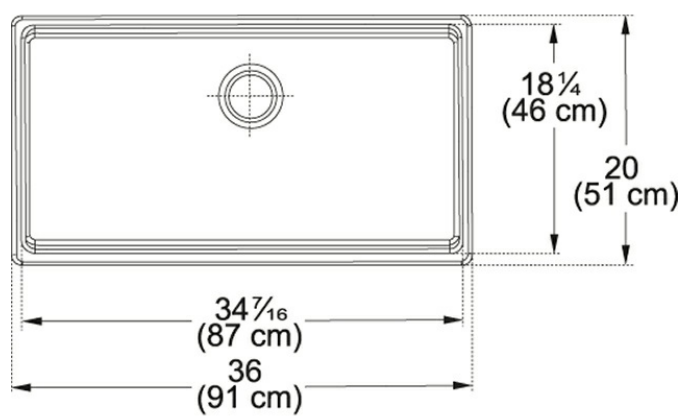

Product Picture

Product Dimensions

Length overall	36"
Width overall	20"
Length of large bowl	34 7/16"
Width of large bowl	18 1/4"
Depth of large bowl	9 3/16"
Minimum Cabinet Size	36"

Technical Drawing

General Information