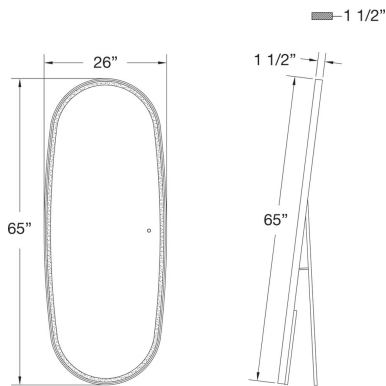

TECHNICAL DETAILS

PROJECT INFORMATION

Job Name: Date: Type:

Comments: