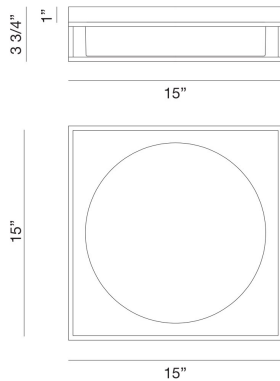

ROVER, LG LED FLUSHMOUNT

PRODUCT DETAILS

No.	:	39333-032
Product Color	:	BLACK
Shade / Accent Colour	:	BLACK
Length	:	15"
Width	:	15"
Height	:	4"
Weight	:	12lbs

LIGHT SOURCE DETAILS

Light Source Type	:	INTEGRATED LED
Input Voltage	:	120V
Bulb Voltage	:	120V
Socket Type	:	LED
Total Wattage	:	32W
Total Lumen	:	2400lm
Kelvin	:	3000K
CRI	:	90
Dimmable	:	Yes

Options Available

ITEM NO.	FINISH	SHADE
39333-018	SOFT GOLD	GOLD
39333-025	CHROME	CHROME
39333-032	BLACK	BLACK

TECHNICAL DETAILS

Canopy / Backplate Length	:	15"
Canopy / Backplate Height	:	1"
Canopy / Backplate Width	:	15"