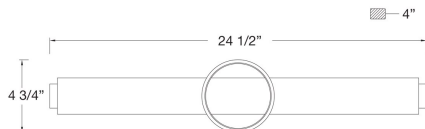

SANTORO, LG LED BATHBAR

PRODUCT DETAILS

No.	:	39317-032
Product Color	:	BLACK
Shade / Accent Colour	:	BLACK
Width	:	24.5"
Height	:	4.75"
Ext	:	4"
Weight	:	3.7lbs

LIGHT SOURCE DETAILS

Light Source Type	:	INTEGRATED LED
Input Voltage	:	120V
Bulb Voltage	:	DC 36V
Socket Type	:	LED
Total Wattage	:	27W
Total Lumen	:	1500lm
Kelvin	:	3000K
CRI	:	90
Dimmable	:	Yes

Options Available

ITEM NO.	FINISH	SHADE
39317-018	GOLD	GOLD
39317-025	CHROME	CHROME
39317-032	BLACK	BLACK

TECHNICAL DETAILS

Canopy / Backplate Height	:	1.25"
Canopy / Backplate Dia.	:	4.75"

PROJECT INFORMATION