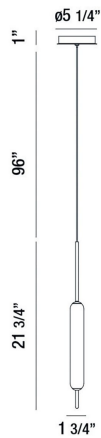

CUMBERLAND, 2" PENDANT

PRODUCT DETAILS

No.	:	37237-011
Product Color	:	BLACK
Product Material	:	METAL
Shade / Accent Colour	:	WHITE
Shade / Accent Material	:	GLASS
Diameter	:	5.25"
Height	:	21.75"
Overall Height	:	118.75"
Weight	:	1.4lbs

LIGHT SOURCE DETAILS

Light Source Type	:	INTEGRATED LED
Input Voltage	:	120V
Bulb Voltage	:	120V
Socket Type	:	LED
Total Wattage	:	10W
Total Lumen	:	600lm
Kelvin	:	3000K
CRI	:	90
Dimmable	:	Yes

Options Available

ITEM NO.	FINISH	SHADE
37237-011	BLACK	WHITE
37237-028	ANTIQUE BRASS	WHITE
37237-035	SATIN NICKEL	WHITE

TECHNICAL DETAILS

Hanging Support Type	:	WIRE
Hanging Support Length	:	96"
Canopy / Backplate Height	:	1"
Canopy / Backplate Dia.	:	5.25"
Location	:	DRY
Approval	:	
Title 24	:	Yes