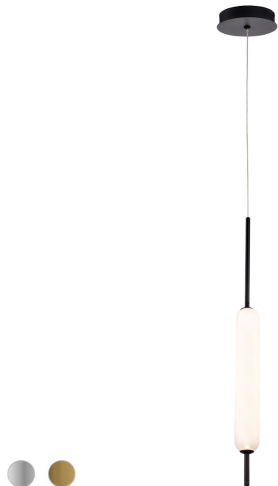

CUMBERLAND, 2" PENDANT

PRODUCT DETAILS

No.	:	37237-011
Product Color	:	BLACK
Product Material	:	METAL
Shade / Accent Colour	:	WHITE
Shade / Accent Material	:	GLASS
Diameter	:	5.25"
Height	:	21.75"
Overall Height	:	118.75"
Weight	:	1.4lbs

LIGHT SOURCE DETAILS

Light Source Type	:	INTEGRATED LED
Input Voltage	:	120V
Bulb Voltage	:	120V
Socket Type	:	LED
Total Wattage	:	10W
Total Lumen	:	600lm
Kelvin	:	3000K
CRI	:	90
Dimmable	:	Yes

Options Available

ITEM NO.	FINISH	SHADE
37237-011	BLACK	WHITE
37237-028	ANTIQUE BRASS	WHITE
37237-035	SATIN NICKEL	WHITE

TECHNICAL DETAILS

Hanging Support Type	:	WIRE
Hanging Support Length	:	96"
Canopy / Backplate Height	:	1"
Canopy / Backplate Dia.	:	5.25"
Location	:	DRY
Approval	:	
Title 24	:	Yes