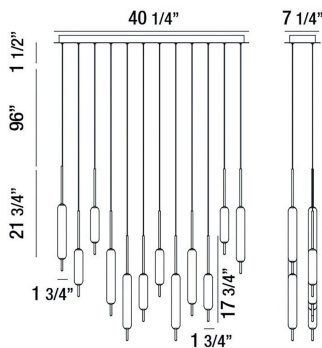

CUMBERLAND, 40" LINEAR CHANDELIER

PRODUCT DETAILS

No.	:	37236-021
Product Color	:	BLACK
Product Material	:	METAL
Shade / Accent Colour	:	WHITE
Shade / Accent Material	:	GLASS
Length	:	40.25"
Width	:	7.25"
Height	:	21.75"
Overall Height	:	119.25"

LIGHT SOURCE DETAILS

Light Source Type	:	INTEGRATED LED
Input Voltage	:	120V
Bulb Voltage	:	120V
Socket Type	:	LED
Total Wattage	:	120W
Total Lumen	:	7200lm
Kelvin	:	3000K
CRI	:	90
Dimmable	:	Yes

Options Available

ITEM NO.	FINISH	SHADE
37236-014	ANTIQUE BRASS	WHITE
37236-021	BLACK	WHITE
37236-038	MIXED	WHITE
37236-042	SATIN NICKEL	WHITE

TECHNICAL DETAILS

Hanging Support Type	:	WIRE
Hanging Support Length	:	96"
Canopy / Backplate Length	:	40.25"
Canopy / Backplate Height	:	1.5"
Canopy / Backplate Width	:	7.25"
Location	:	DRY
Approval	:	
Title 24	:	Yes