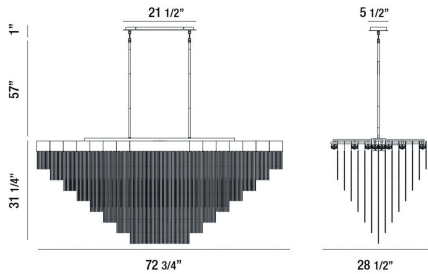

### PRODUCT DETAILS

No.	:	37097-011
Product Color	:	ANTIQUE BRUSH GOLD
Product Material	:	METAL
Shade / Accent Material	:	METAL
Length	:	72.75"
Width	:	28.5"
Height	:	31"
Overall Height	:	89"
Weight	:	64lbs

### TECHNICAL DETAILS

Hanging Support Type	:	ROD
Hanging Support Length	:	57"
Rods Included	:	3"+6"+12"+18"+18"
Canopy / Backplate Length	:	21.5"
Canopy / Backplate Height	:	1"
Canopy / Backplate Width	:	5.5"
Location	:	DRY
Title 24	:	Yes