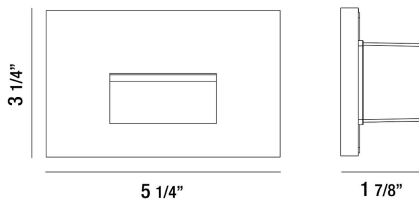

36046, HORIZONTAL RECESSED TRIM STEP LIGHT

PRODUCT DETAILS

No.	:	36046-037
Product Color	:	WHITE
Shade / Accent Colour	:	HORIZONTAL RECESSED
Length	:	5.21875"
Width	:	3.28125"
Height	:	2"
Weight	:	0.5lbs

ITEM NO.	FINISH	SHADE
36046-010	BRUSHED NICKEL	HORIZONTAL RECESSED
36046-025	BLACK	HORIZONTAL RECESSED
36046-037	WHITE	HORIZONTAL RECESSED

TECHNICAL DETAILS

IP Rating	:	67
Location	:	WET
Approval	:	
Title 24	:	Yes