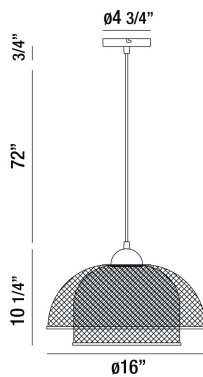

KENMORE, 16" ROUND PENDANT

PRODUCT DETAILS

No.	:	35945-017
Product Color	:	BLACK
Product Material	:	METAL
Shade / Accent Colour	:	BLACK/GOLD
Shade / Accent Material	:	METAL WIRE
Diameter	:	16"
Height	:	10.25"
Overall Height	:	83"
Weight	:	4.4lbs

TECHNICAL DETAILS

Hanging Support Type	:	WIRE
Hanging Support Length	:	72"
Canopy / Backplate Height	:	0.75"
Canopy / Backplate Dia.	:	4.75"
Location	:	DRY
Approval	:	

PROJECT INFORMATION

Job Name: Date: Type: