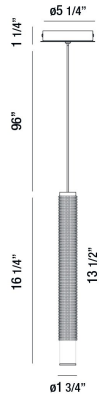

### PRODUCT DETAILS

No.	:	35710-028
Product Color	:	BLACK
Product Material	:	METAL
Shade / Accent Colour	:	BLACK
Shade / Accent Material	:	TEXTURED ALUMINUM
Diameter	:	1.75"
Height	:	16.25"
Overall Height	:	113.5"
Weight	:	1.5lbs

### LIGHT SOURCE DETAILS

Light Source Type	:	INTEGRATED LED
Input Voltage	:	120V
Bulb Voltage	:	120V
Total Wattage	:	4.3W
Total Lumen	:	255lm
Kelvin	:	3000K
CRI	:	90+
Dimmable	:	No

### TECHNICAL DETAILS

Hanging Support Type	:	WIRE
Hanging Support Length	:	96"
Canopy / Backplate Height	:	1.25"
Canopy / Backplate Dia.	:	5.25"
Location	:	DRY
Approval	:	
Title 24	:	Yes