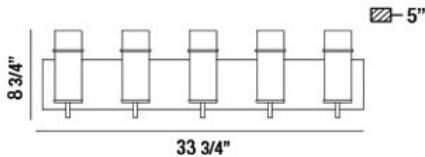

PISTA, 34" VANITY LIGHT

PRODUCT DETAILS

No.	:	34136-031
Product Color	:	BLACK
Product Material	:	METAL
Shade / Accent Colour	:	CLEAR
Shade / Accent Material	:	GLASS
Width	:	33.75"
Height	:	8.75"
Ext	:	5"
Weight	:	8.9lbs

Options Available

ITEM NO.	FINISH	SHADE
34136-010	CHROME	CLEAR
34136-027	BRONZE	CLEAR
34136-031	BLACK	CLEAR
34136-044	GOLD	CLEAR

TECHNICAL DETAILS

Canopy / Backplate Length	:	33.75"
Canopy / Backplate Height	:	1"
Canopy / Backplate Width	:	5"
Mounting	:	Up
Location	:	DAMP
Approval	:	