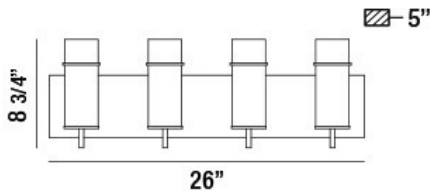

PISTA, 26" VANITY LIGHT

PRODUCT DETAILS

No.	:	34135-039
Product Color	:	BLACK
Product Material	:	METAL
Shade / Accent Colour	:	CLEAR
Shade / Accent Material	:	GLASS
Width	:	26"
Height	:	8.75"
Ext	:	5"
Weight	:	7.2lbs

Options Available

ITEM NO.	FINISH	SHADE
34135-013	CHROME	CLEAR
34135-020	BRONZE	CLEAR
34135-039	BLACK	CLEAR
34135-047	GOLD	CLEAR

TECHNICAL DETAILS

Canopy / Backplate Length	:	26"
Canopy / Backplate Height	:	1"
Canopy / Backplate Width	:	5"
Mounting	:	Up
Location	:	DAMP
Approval	:	