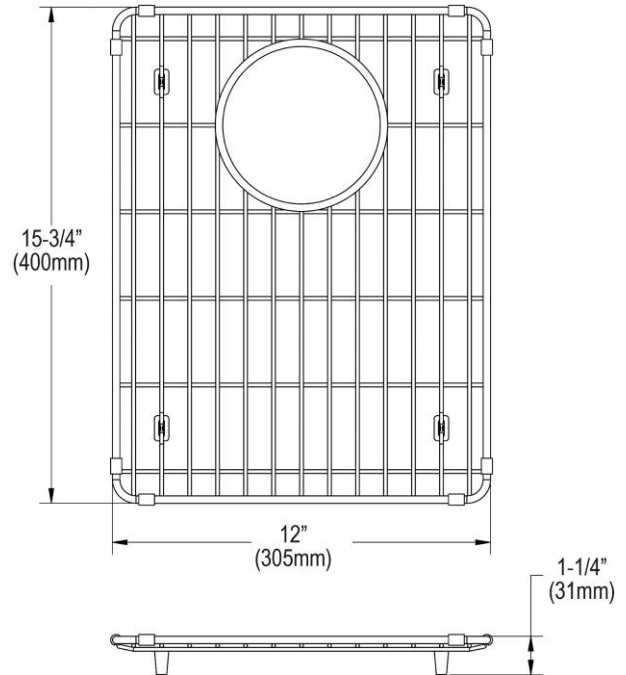

PART: _____ QTY: _____

PROJECT: _____

CONTACT: _____

DATE: _____

NOTES: _____

APPROVAL: _____

In keeping with our policy of continuing product improvement, Elkay reserves the right to change product specifications without notice. Please visit elkay.com for the most current version of Elkay product specification sheets. This specification describes an Elkay product with design, quality, and functional benefits to the user. When making a comparison of other producers' offerings, be certain these features are not overlooked.