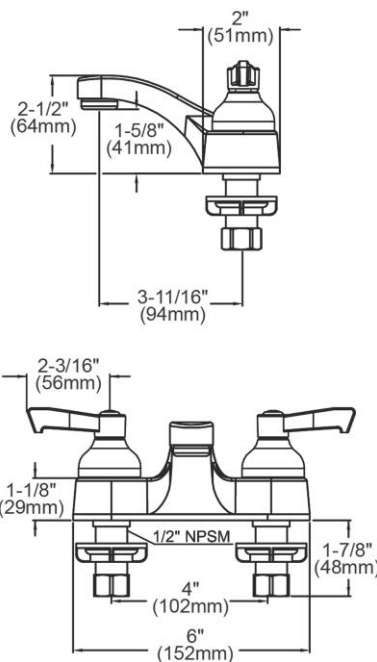

AMERICAN PRIDE. A LIFETIME TRADITION.
Like your family, the Elkay family has values and traditions that endure. For almost a century, Elkay has been a family-owned and operated company, providing thousands of jobs that support our families and communities.

Product Compliance: ADA & ICC A117.1
ASME A112.18.1/CSA B125.1
NSF 61
NSF 372 (lead free)

Complies with ADA & ICC A117.1 accessibility requirements when installed according to the requirements outlined in these standards.

[Clean and Care Manual (PDF)](#)
[Installation Instructions (PDF)](#)
[Limited Warranty (PDF)](#)