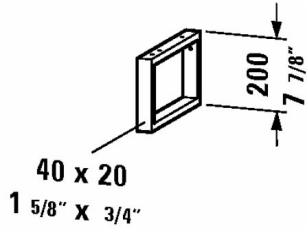

Accessories Console support # UV990400000

|< 1 5/8" Inch >|

Console support	Dimension	Weight	Order number
1 console support-towel rail, for installation beneath console 14 1/8" in depth, Chrome			
Colors			
M00			
Variant			
	1 5/8" x 13 3/8" Inch		UV990400000

All drawings contain the necessary measurements which are subject to standard tolerances. They are stated in inch & mm and are non-binding. Exact measurements, in particular for customized installation scenarios, can only be taken from the finished ceramic piece.