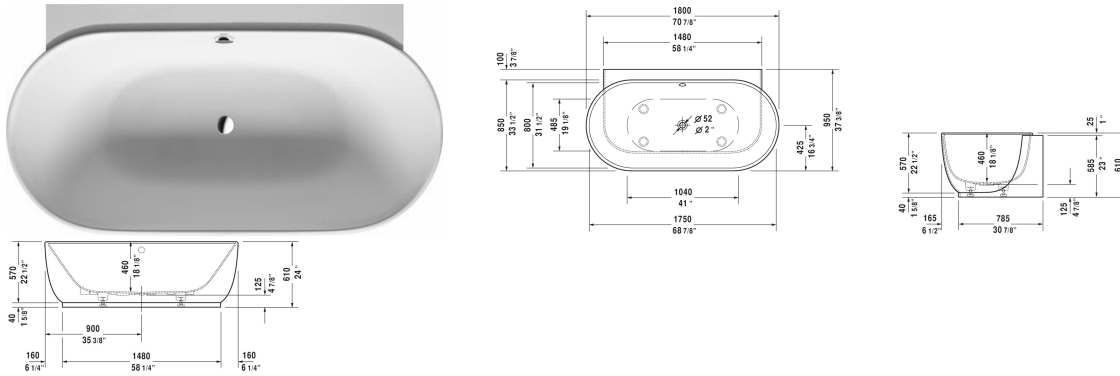

Luv Bathtub # 70043300000090

| < 70 7/8" Inch > |

Bathtub	Dimension	Weight	Order number
back-to-wall, with seamless panel and support frame, with two backrest slopes, cUPC® listed*, DuraSolid® A, Filling capacity 66.6 gal			
<b>Colors</b>			
00 White			
<b>Variant</b>			
Base tub	70 7/8" x 37 3/8" Inch	242.5 lb	70043300000090
<b>Infobox</b>			
* Complies with the following standards: CSA B45.5/IAPMO Z124			
<b>Suitable products</b>			
Tile flange ,			790112
Cable-driven waste and overflow brass,			790250
Drop-in drain (PVC), for all back-to-wall, corner and freestanding bathtubs, cUPC® listed*,			791281
Drop-in drain (ABS), for all back-to-wall, corner and freestanding bathtubs, cUPC® listed*,			791282

All drawings contain the necessary measurements which are subject to standard tolerances. They are stated in inch & mm and are non-binding. Exact measurements, in particular for customized installation scenarios, can only be taken from the finished ceramic piece.