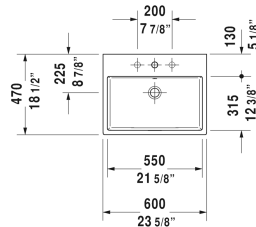

Vero Air Above-counter basin # 2352600000 / 2352600030 / 2352600060

< 23 5/8" Inch >

Above-counter basin	Dimension	Weight	Order number
ground, with faucet deck, back side glazed, hardware included, 23 5/8" Inch			
Colors			
00 White			
Variant			
● with overflow	23 5/8" x 18 1/2" Inch	37.5 lb	2352600000
●●● with overflow	23 5/8" x 18 1/2" Inch	37.5 lb	2352600030
☒ with overflow	23 5/8" x 18 1/2" Inch	37.5 lb	2352600060
Infobox			
Installation with a distance to the wall is required			
Sanitary ceramics with the special WonderGliss surface finish will remain clean and attractive-looking for a long time to come. When ordering WonderGliss please add a "1" as eleventh digit to the model number.			
Accessory for ceramics			
Push button drain assembly for washbasins with overflow	2" Inch	0.8 lb	005052
Design Siphon		3.3 lb	005036
Suitable products			
Vanity unit wall-mounted 1 pull-out compartment, countertop including one cut-out, for 1 above-counter basin centered, 31 1/2" x 21 5/8" Inch	31 1/2" x 21 5/8" Inch		KT6694
Vanity unit wall-mounted 1 pull-out compartment, countertop including one cut-out, for 1 above-counter basin centered, 39 3/8" x 21 5/8" Inch	39 3/8" x 21 5/8" Inch		KT6695
Vanity unit wall-mounted 1 pull-out compartment, countertop including one cut-out, for 1 above-counter basin centered, 47 1/4" x 21 5/8" Inch	47 1/4" x 21 5/8" Inch		KT6696