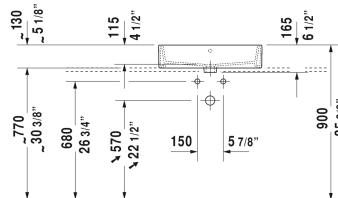

Vero Air Above-counter basin # 2352600000 / 2352600030 / 2352600060

< 23 5/8" Inch >

Above-counter basin	Dimension	Weight	Order number
ground, with faucet deck, back side glazed, hardware included, 23 5/8" Inch			
Colors			
00 White			
Variant			
● with overflow	23 5/8" x 18 1/2" Inch	37.5 lb	2352600000
●●● with overflow	23 5/8" x 18 1/2" Inch	37.5 lb	2352600030
☒ with overflow	23 5/8" x 18 1/2" Inch	37.5 lb	2352600060
Infobox			
Installation with a distance to the wall is required			
Sanitary ceramics with the special WonderGliss surface finish will remain clean and attractive-looking for a long time to come. When ordering WonderGliss please add a "1" as eleventh digit to the model number.			
Accessory for ceramics			
Push button drain assembly for washbasins with overflow	2" Inch	0.8 lb	005052
Design Siphon		3.3 lb	005036
Suitable products			
Vanity unit wall-mounted 1 pull-out compartment, countertop including one cut-out, for 1 above-counter basin centered, 31 1/2" x 21 5/8" Inch	31 1/2" x 21 5/8" Inch		KT6694
Vanity unit wall-mounted 1 pull-out compartment, countertop including one cut-out, for 1 above-counter basin centered, 39 3/8" x 21 5/8" Inch	39 3/8" x 21 5/8" Inch		KT6695
Vanity unit wall-mounted 1 pull-out compartment, countertop including one cut-out, for 1 above-counter basin centered, 47 1/4" x 21 5/8" Inch	47 1/4" x 21 5/8" Inch		KT6696

All drawings contain the necessary measurements which are subject to standard tolerances. They are stated in inch & mm and are non-binding. Exact measurements, in particular for customized installation scenarios, can only be taken from the finished ceramic piece.