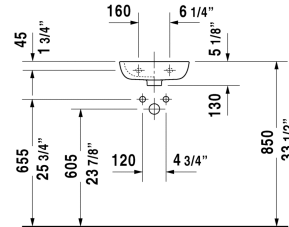

D-Code Handrinse basin # 07053600082 / 07053600092

| < 14 1/8" Inch > |

Handrinse basin	Dimension	Weight	Order number
with overflow, with faucet deck, underside fully glazed, hardware included, wall-mounted, 14 1/8" Inch			
Colors			
00 White			
Variant			
● faucet hole on right side	14 1/8" x 10 5/8" Inch	12.1 lb	07053600082
● faucet hole on left side	14 1/8" x 10 5/8" Inch	12.1 lb	07053600092
Infobox			
Mandatory in combination with a bottle trap			

All drawings contain the necessary measurements which are subject to standard tolerances. They are stated in inch & mm and are non-binding. Exact measurements, in particular for customized installation scenarios, can only be taken from the finished ceramic piece.