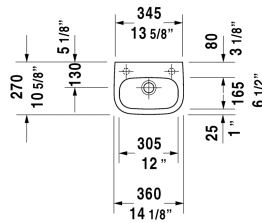

D-Code Handrinse basin # 07053600082 / 07053600092

| < 14 1/8" Inch > |

Handrinse basin	Dimension	Weight	Order number
with overflow, with faucet deck, underside fully glazed, hardware included, wall-mounted, 14 1/8" Inch			
Colors			
00 White			
Variant			
● faucet hole on right side	14 1/8" x 10 5/8" Inch	12.1 lb	07053600082
● faucet hole on left side	14 1/8" x 10 5/8" Inch	12.1 lb	07053600092
Infobox			
Mandatory in combination with a bottle trap			

All drawings contain the necessary measurements which are subject to standard tolerances. They are stated in inch & mm and are non-binding. Exact measurements, in particular for customized installation scenarios, can only be taken from the finished ceramic piece.