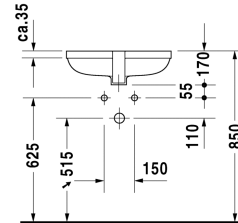

Happy D.2 Vanity basin # 0457480000

< 18 7/8" Inch >

Vanity basin	Dimension	Weight	Order number
undermount basin, with overflow, without faucet deck, overflow clip Chrome included, hardware included, 18 7/8" Inch			
Colors			
00 White			
Variant			
☒	18 7/8" x 13 5/8" Inch	17.6 lb	0457480000
Infobox			
Measurements of undercounter models represent interior measurements			
Sanitary ceramics with the special WonderGliss surface finish will remain clean and attractive-looking for a long time to come. When ordering WonderGliss please add a "1" as eleventh digit to the model number.			
Push button drain assembly for washbasins with overflow	2" Inch	0.8 lb	005052
Design Siphon		3.3 lb	005036
Hardware for stone countertops, (with the exception of # 046651)		0.4 lb	005028

All drawings contain the necessary measurements which are subject to standard tolerances. They are stated in inch & mm and are non-binding. Exact measurements, in particular for customized installation scenarios, can only be taken from the finished ceramic piece.