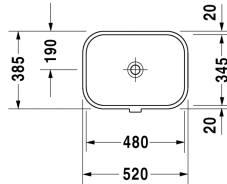

Happy D.2 Vanity basin # 0457480000

< 18 7/8" Inch >

Vanity basin	Dimension	Weight	Order number
undermount basin, with overflow, without faucet deck, overflow clip Chrome included, hardware included, 18 7/8" Inch			
Colors			
00 White			
Variant			
☒	18 7/8" x 13 5/8" Inch	17.6 lb	0457480000
Infobox			
Measurements of undercounter models represent interior measurements			
Sanitary ceramics with the special WonderGliss surface finish will remain clean and attractive-looking for a long time to come. When ordering WonderGliss please add a "1" as eleventh digit to the model number.			
Push button drain assembly for washbasins with overflow	2" Inch	0.8 lb	005052
Design Siphon		3.3 lb	005036
Hardware for stone countertops, (with the exception of # 046651)		0.4 lb	005028

All drawings contain the necessary measurements which are subject to standard tolerances. They are stated in inch & mm and are non-binding. Exact measurements, in particular for customized installation scenarios, can only be taken from the finished ceramic piece.