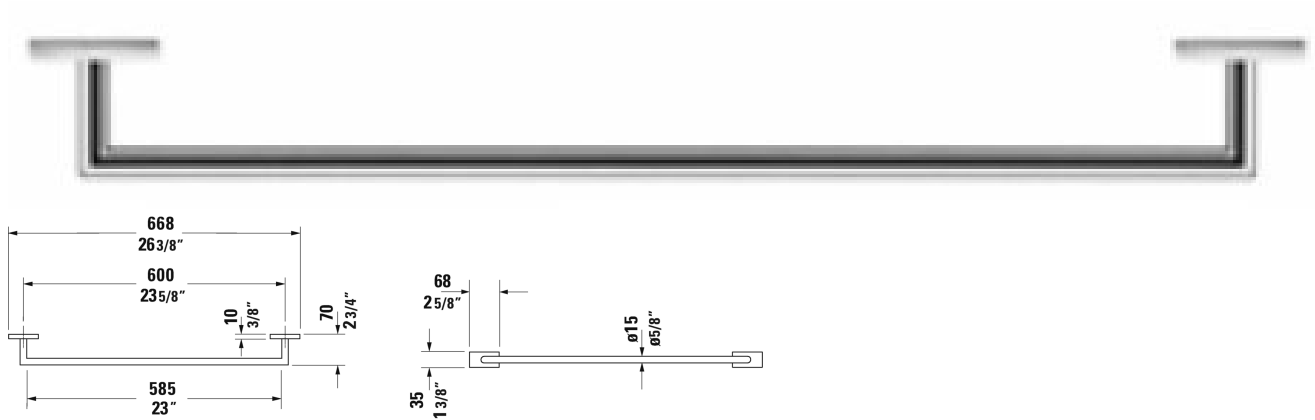

Karree Bath towel rail # 0099591000

| < 26 3/8" Inch > |

Bath towel rail	Dimension	Weight	Order number
Chrome, 1 3/8" Inch			
Colors			
10 Chrome			
Variant			
	26 3/8" x 2 3/4" Inch	1.5 lb	0099591000

All drawings contain the necessary measurements which are subject to standard tolerances. They are stated in inch & mm and are non-binding. Exact measurements, in particular for customized installation scenarios, can only be taken from the finished ceramic piece.