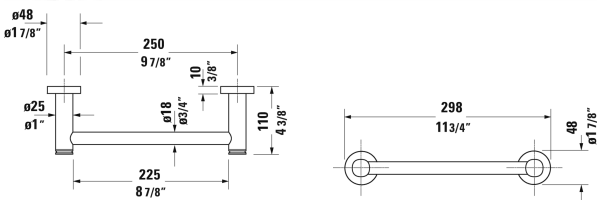

D-Code Bathtub handle # 0099141000

| < 11 3/4" Inch > |

Bathtub handle	Dimension	Weight	Order number
1 7/8" Inch			
<b>Colors</b>			
10 Chrome			
<b>Variant</b>			
	11 3/4" x 4 3/8" Inch	1.5 lb	0099141000

All drawings contain the necessary measurements which are subject to standard tolerances. They are stated in inch & mm and are non-binding. Exact measurements, in particular for customized installation scenarios, can only be taken from the finished ceramic piece.