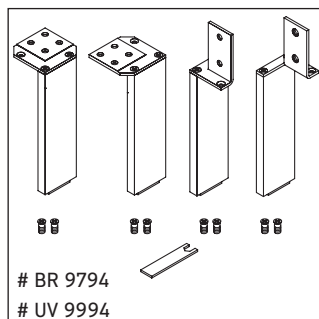

Brioso

BR 4403

Mounting instructions

ME by Starck # 233610

Instructions for use

The bathroom furniture range complies with the standards and guidelines applicable at the time of delivery and is designed for use in bathrooms. Direct contact with water should be avoided, for example, when showering.