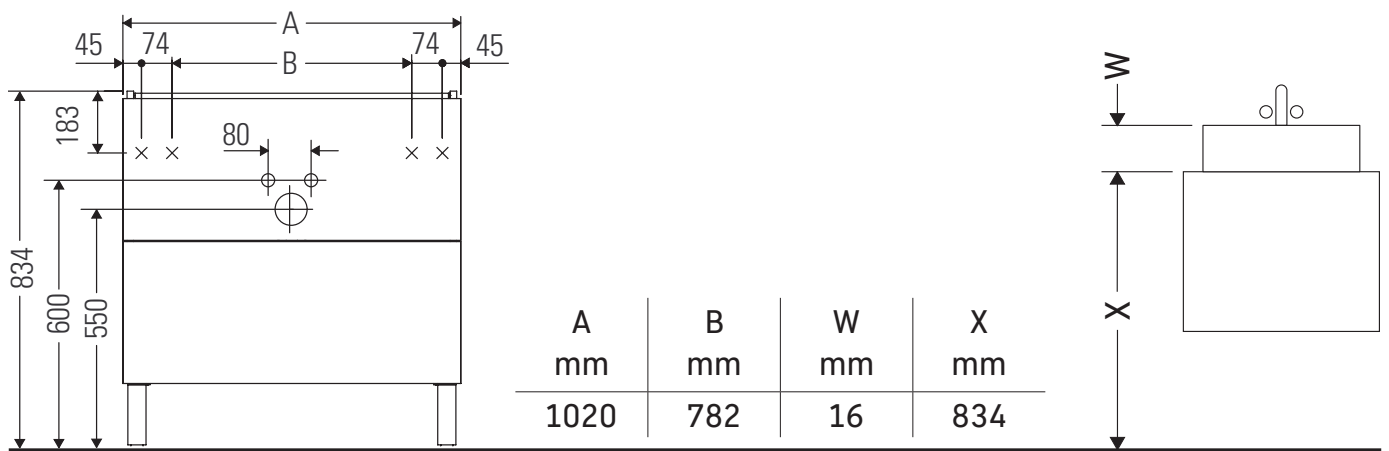

Brioso

BR 4403

Mounting instructions

ME by Starck # 233610

Instructions for use

The bathroom furniture range complies with the standards and guidelines applicable at the time of delivery and is designed for use in bathrooms. Direct contact with water should be avoided, for example, when showering.