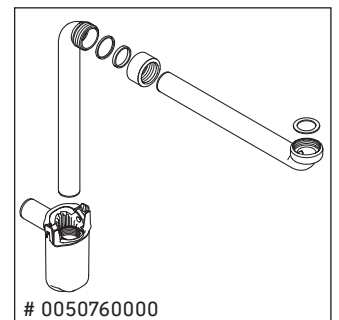

Brioso

BR 4403

Mounting instructions

ME by Starck # 233610

Instructions for use

The bathroom furniture range complies with the standards and guidelines applicable at the time of delivery and is designed for use in bathrooms. Direct contact with water should be avoided, for example, when showering.