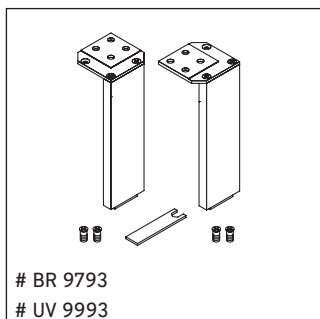

Brioso

BR 4403

Mounting instructions

ME by Starck # 233610

Instructions for use

The bathroom furniture range complies with the standards and guidelines applicable at the time of delivery and is designed for use in bathrooms. Direct contact with water should be avoided, for example, when showering.