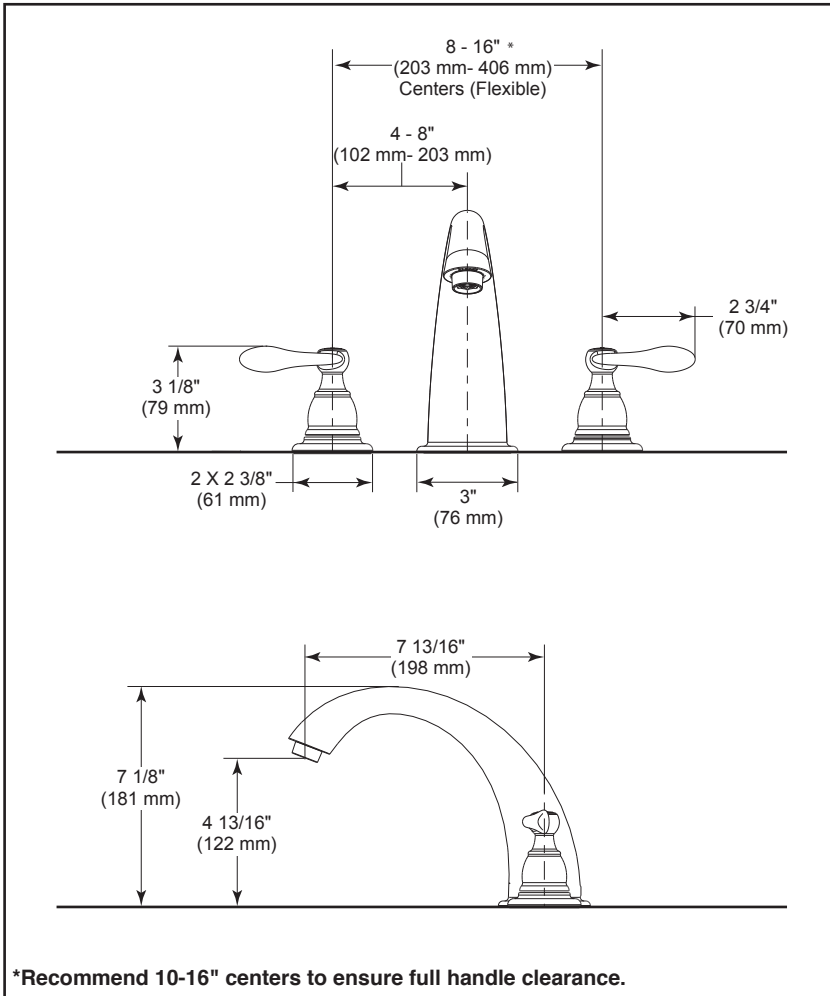

BT2796▲

Submitted Model No.: _____

Specific Features: _____

*Recommend 10-16" centers to ensure full handle clearance.

▲ Designate proper finish suffix

ROMAN TUB/WHIRLPOOL FAUCET TRIM

- Windemere® Collection
- Three Hole Installation

STANDARD SPECIFICATIONS:

- Trim only for two handle Roman Tub faucet for concealed mounting
- Temperature and volume controlled with handles.
- Rough-In kit must also be ordered to complete installation -R2700 or R2707 for three hole -RP23601 for three hole 10" fixed installation
There are separate specification sheets on each rough-in kit if more details are required