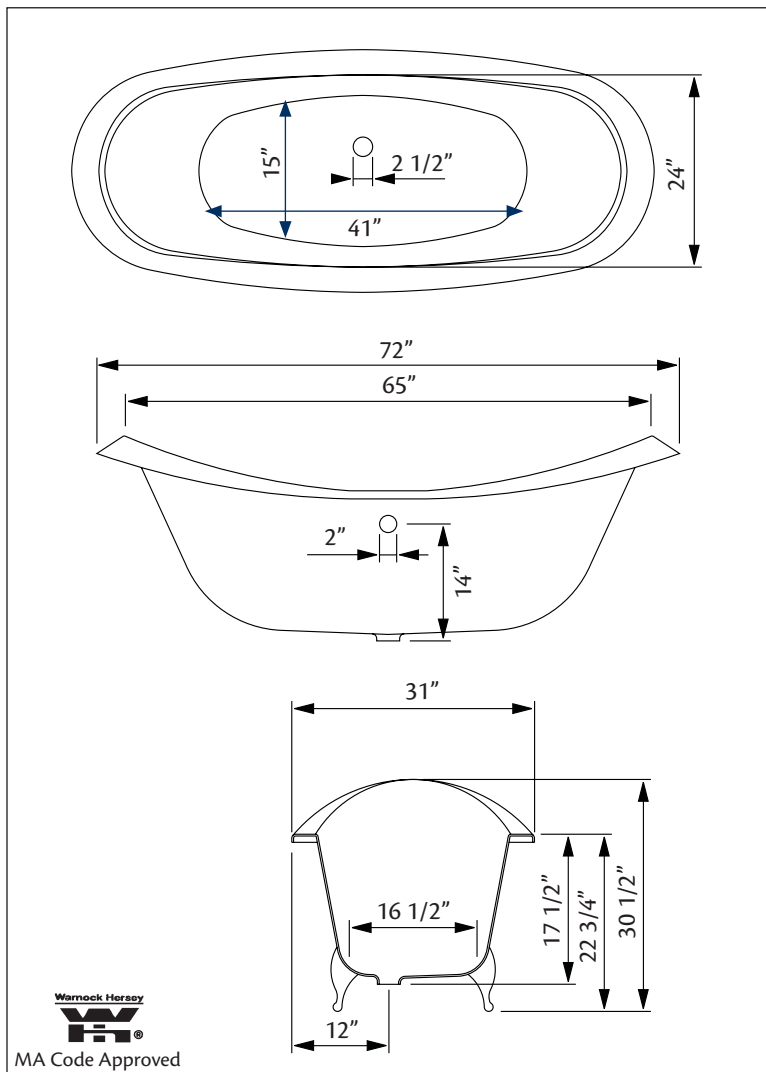

Model 2114 Shown

61" x 30" Wide x 29" Tall, 300 lbs, 46 gallons, 175 litres

Colours: White or Biscuit Interior with Matching or Custom Colour Exterior

Feet: Brass Plated, Brushed Nickel, Chrome Plated, Polished Nickel, White Coated, Antique Bronze

Model 2114 Shown

68" x 31" Wide x 30 1/4" Tall, 330 lbs, 49 gallons
Colours: White or Biscuit Interior with Matching or Custom Colour Exterior

Feet: Brass Plated, Brushed Nickel, Chrome Plated, Polished Nickel, White Coated, Antique Bronze

Related Products:

5115LEV Tub Filler With Hand Shower

3970 Heavy Duty Water Supply Lines

5127 Tub Filler With Hand Shower

3411 Water Supply Lines

Note: Rough-in dimensions may vary +/- 1/2" and are subject to change. No responsibility is assumed by Cheviot Products Inc. One Year Limited Warranty against manufacturer's defects.

72" x 31" Wide x 30 1/4" Tall, 335 lbs, 51.5 gallons
Colours: White or Biscuit Interior with Matching or Custom Colour Exterior

Feet: Brass Plated, Brushed Nickel, Chrome Plated, Polished Nickel, White Coated, Antique Bronze