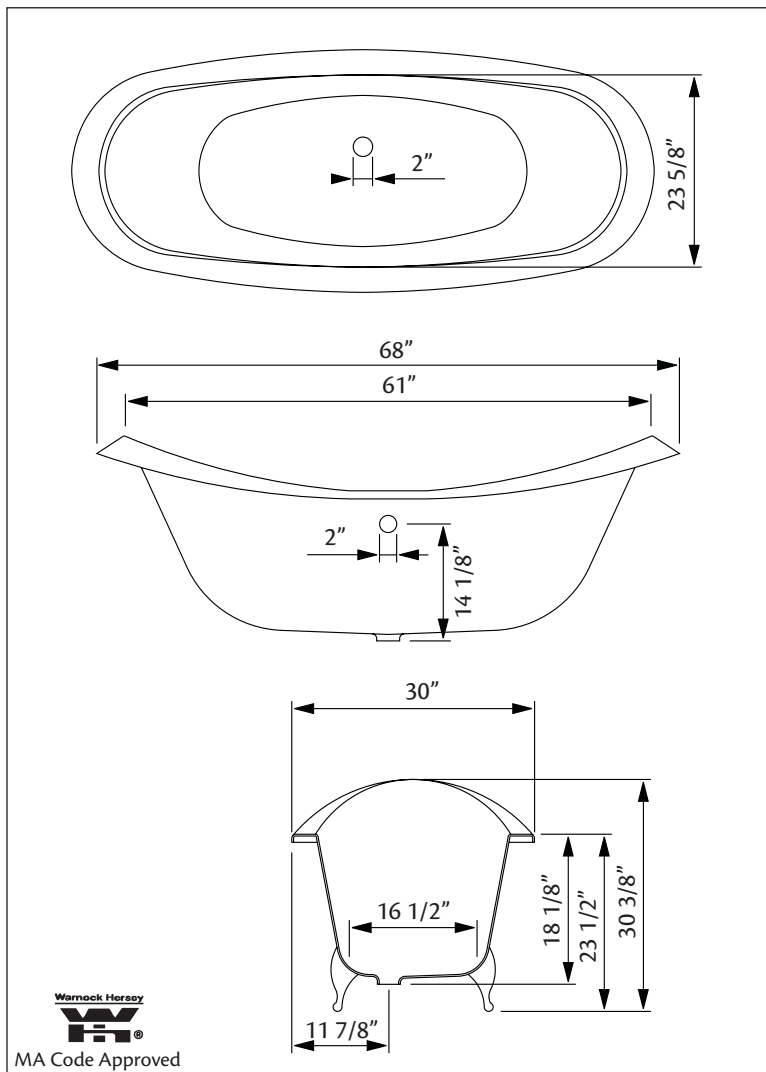

Model 2114 Shown

61" x 30" Wide x 29" Tall, 300 lbs, 46 gallons, 175 litres

Colours: White or Biscuit Interior with Matching or Custom Colour Exterior

Feet: Brass Plated, Brushed Nickel, Chrome Plated, Polished Nickel, White Coated, Antique Bronze

Related Products:

5115LEV Tub Filler With Hand Shower

3970 Heavy Duty Water Supply Lines

5127 Tub Filler With Hand Shower

3411 Water Supply Lines

Note: Rough-in dimensions may vary +/- 1/2" and are subject to change. No responsibility is assumed by Cheviot Products Inc. One Year Limited Warranty against manufacturer's defects.

Model 2114 Shown

68" x 31" Wide x 30 1/4" Tall, 330 lbs, 49 gallons
Colours: White or Biscuit Interior with Matching or Custom Colour Exterior

Feet: Brass Plated, Brushed Nickel, Chrome Plated, Polished Nickel, White Coated, Antique Bronze

72" x 31" Wide x 30 1/4" Tall, 335 lbs, 51.5 gallons
Colours: White or Biscuit Interior with Matching or Custom Colour Exterior

Feet: Brass Plated, Brushed Nickel, Chrome Plated, Polished Nickel, White Coated, Antique Bronze