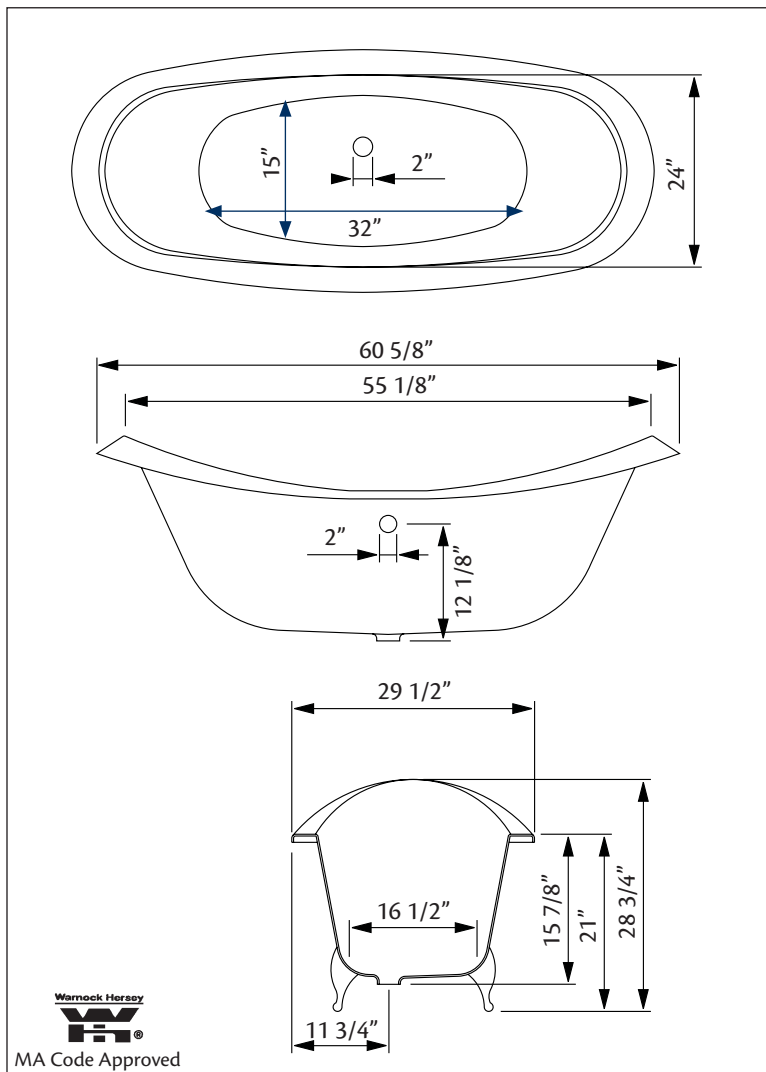

Model 2114 Shown

61" x 30" Wide x 29" Tall, 300 lbs, 46 gallons, 175 litres

Colours: White or Biscuit Interior with Matching or Custom Colour Exterior

Feet: Brass Plated, Brushed Nickel, Chrome Plated, Polished Nickel, White Coated, Antique Bronze

Related Products:

5115LEV Tub Filler With Hand Shower

3970 Heavy Duty Water Supply Lines

5127 Tub Filler With Hand Shower

3411 Water Supply Lines

Note: Rough-in dimensions may vary +/- 1/2" and are subject to change. No responsibility is assumed by Cheviot Products Inc. One Year Limited Warranty against manufacturer's defects.

Model 2114 Shown

68" x 31" Wide x 30 1/4" Tall, 330 lbs, 49 gallons
Colours: White or Biscuit Interior with Matching or Custom Colour Exterior

Feet: Brass Plated, Brushed Nickel, Chrome Plated, Polished Nickel, White Coated, Antique Bronze

72" x 31" Wide x 30 1/4" Tall, 335 lbs, 51.5 gallons
Colours: White or Biscuit Interior with Matching or Custom Colour Exterior

Feet: Brass Plated, Brushed Nickel, Chrome Plated, Polished Nickel, White Coated, Antique Bronze