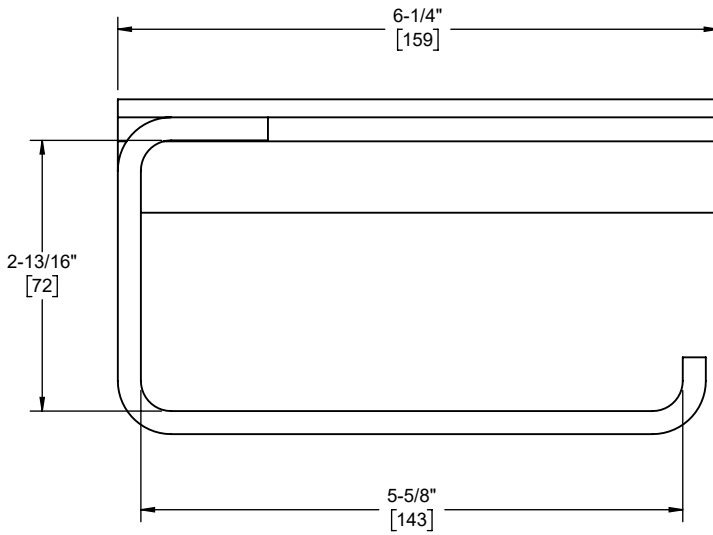

Features

- Available in 28 finishes including 13 PVD finishes
- All brass construction
- Includes all mounting hardware

Codes/Standards

Product meets or exceeds the following:

- None applicable

FRONT VIEW

SIDE VIEW

BACK VIEW

	(2X) #8 - 1-3/8" phillips head screw
	(2X) #8 - wall anchor

Dimensions are inches, rounded to 1/16"
[Dimensions in brackets are mm, rounded to 1mm]