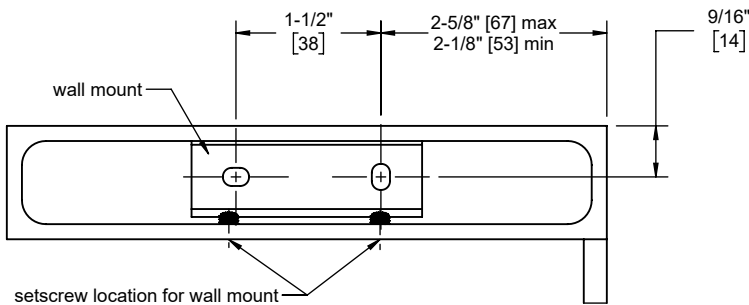

Features

- Available in 28 finishes including 13 PVD finishes
- All brass construction
- Includes all mounting hardware

Codes/Standards

Product meets or exceeds the following:

- None applicable

FRONT VIEW

SIDE VIEW

BACK VIEW

	(2X) #8 - 1-3/8" phillips head screw
	(2X) #8 - wall anchor

Dimensions are inches, rounded to 1/16"
[Dimensions in brackets are mm, rounded to 1mm]