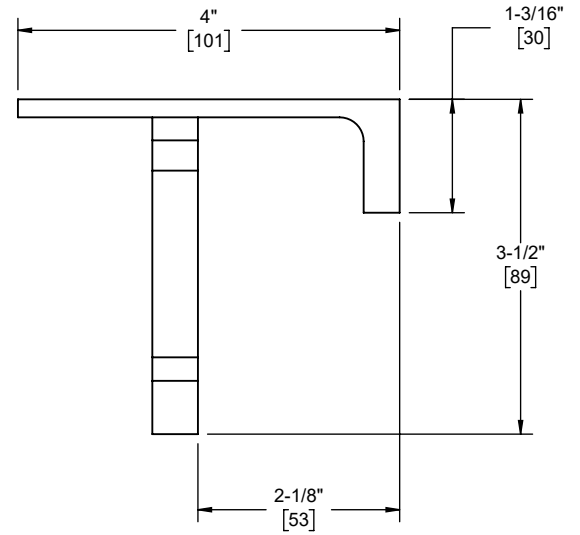

Features

- Available in 28 finishes including 13 PVD finishes
- All brass construction
- Includes all mounting hardware

Codes/Standards

Product meets or exceeds the following:

- None applicable

FRONT VIEW

SIDE VIEW

BACK VIEW

	(2X) #8 - 1-3/8" phillips head screw
	(2X) #8 - wall anchor

Dimensions are inches, rounded to 1/16"
[Dimensions in brackets are mm, rounded to 1mm]