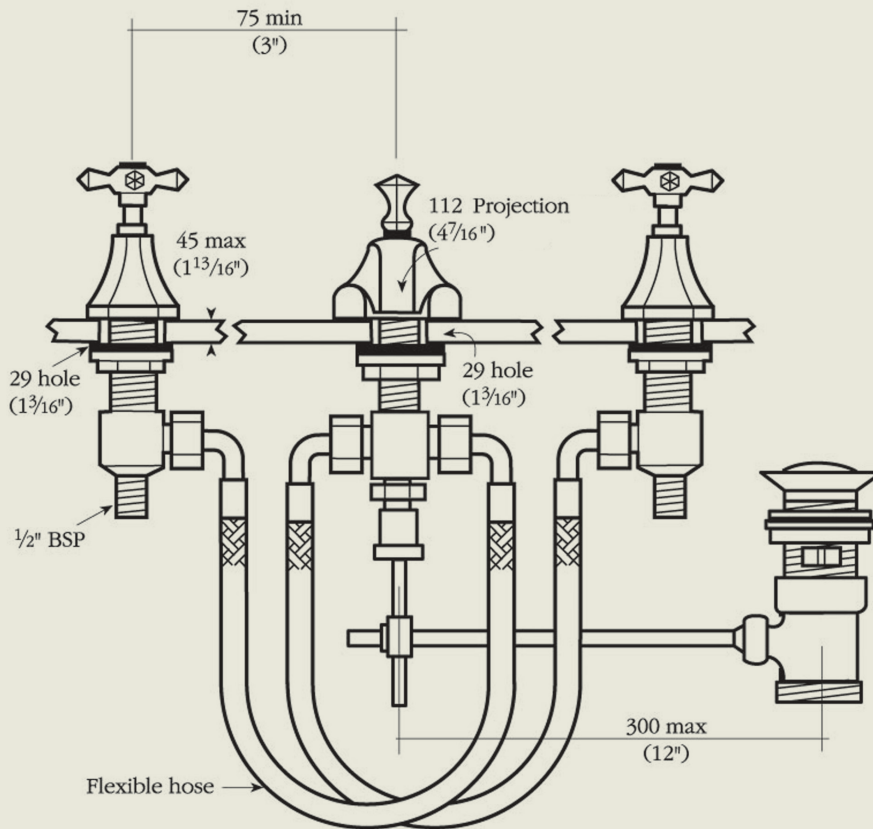

BY APPOINTMENT TO
HER MAJESTY QUEEN ELIZABETH II
MANUFACTURER OF KITCHEN & BATHROOM TAPS & MIXERS
BARBER WILSONS & CO. LTD.
LONDON

LONDON

BARBER WILSONS & CO

EST. 1905

Model No. MC6450

Internals Standard-3/4 turn ceramic cartridge
Optional compression cartridge available