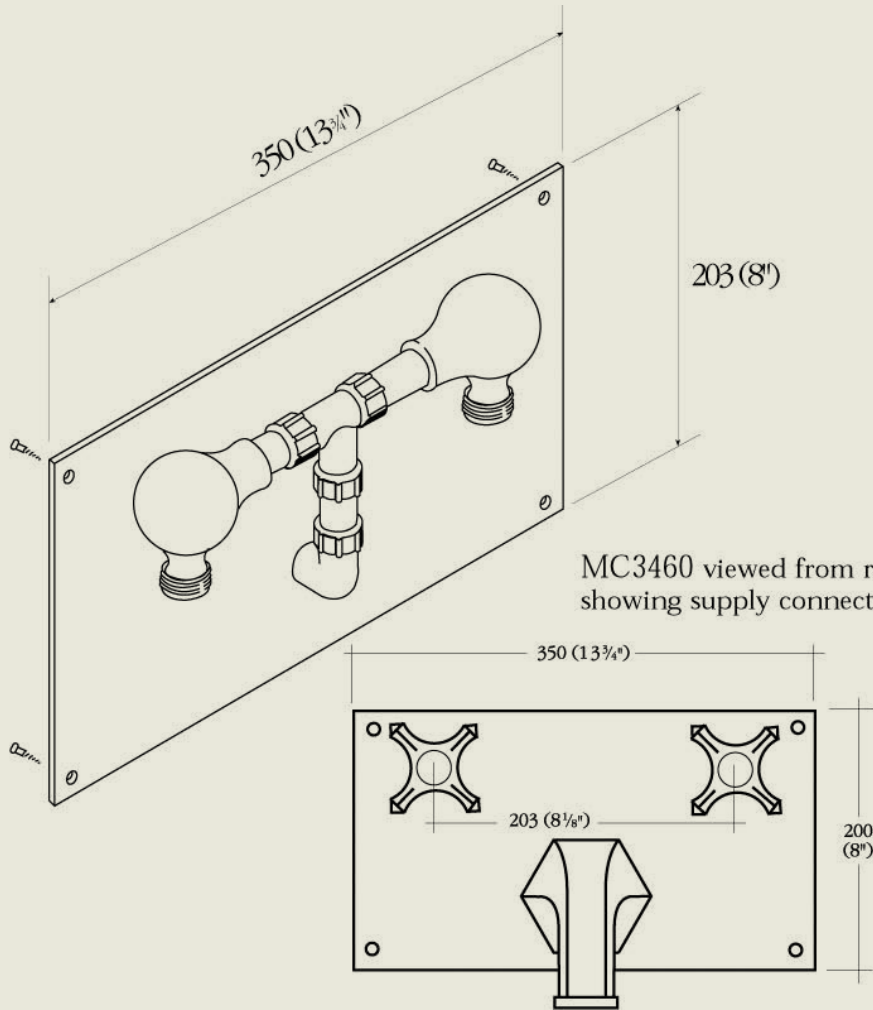

BY APPOINTMENT TO
HER MAJESTY QUEEN ELIZABETH II
MANUFACTURER OF KITCHEN & BATHROOM TAPS & MIXERS
BARBER WILSONS & CO. LTD.
LONDON

LONDON

BARBER WILSONS & CO

EST. 1905

MC3460 viewed from rear
showing supply connections

Model No. MC3460

Internals Standard-3/4 ceramic cartridge
Optional compression cartridge available

MADE IN LONDON

info@barberwilsons.co.uk
+44 (0) 20 8888 3461

Barber Wilsons & Co Ltd, Crawley Road, London N22 6AH
REG. OFFICE. AS ABOVE · REG. NO. 100285 ENGLAND