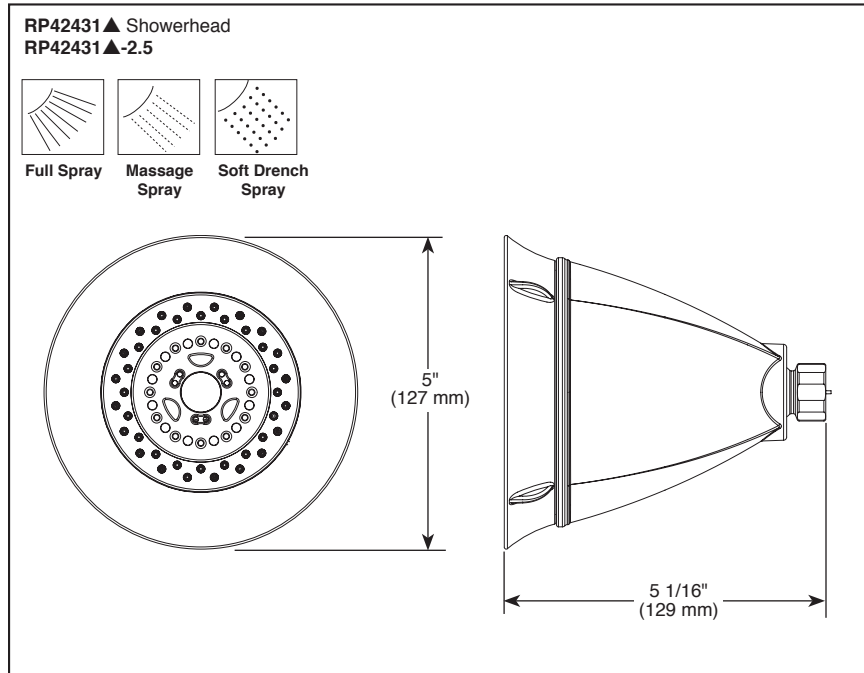

▲ Designate proper finish suffix

BRIZO®

MULTI-FUNCTION SHOWERHEAD

■ Vesi® Bath Collection

FEATURES:

- Touch-Clean® nozzles

STANDARD SPECIFICATIONS:

- Maximum 1.75 gpm @ 80 psi, 6.6 L/min @ 550 kPa
- Maximum 2.5 gpm @ 80 psi, 9.5 L/min @ 550 kPa
- Showerhead has 1/2"-14 NPSM female connection
- Wrench flats for tightening
- Showerhead ball nut pivots and rotates
- Finished sprayface matches shell finish

WARRANTY

- Parts and Finish - Lifetime limited warranty; or for commercial purchasers, 10 years for multi-family residential (apartments and condominiums) and 5 years for all other commercial uses, in each case from the date of purchase.
- Electronic Parts and Batteries (if applicable) - 5 years from the date of purchase; or for commercial purchasers, 1 year from the date of purchase. No warranty is provided on batteries.

COMPLIES WITH:

- ASME A112.18.1 / CSA B125.1
- EPA WaterSense® -Applies to RP42431 only