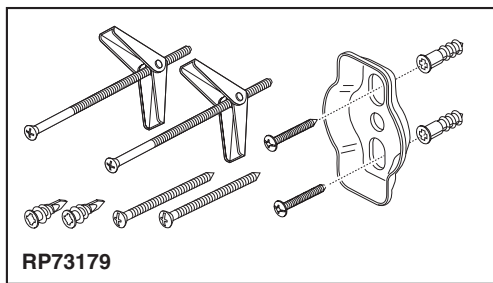

WARRANTY

- Lifetime limited warranty on parts (other than electronic parts and batteries) and finishes: or, for commercial users, for 5 years from date of purchase.
- 5 year limited warranty on electronic parts (other than batteries); or, for commercial users, for 1 year from the date of purchase. No warranty is provided on batteries.