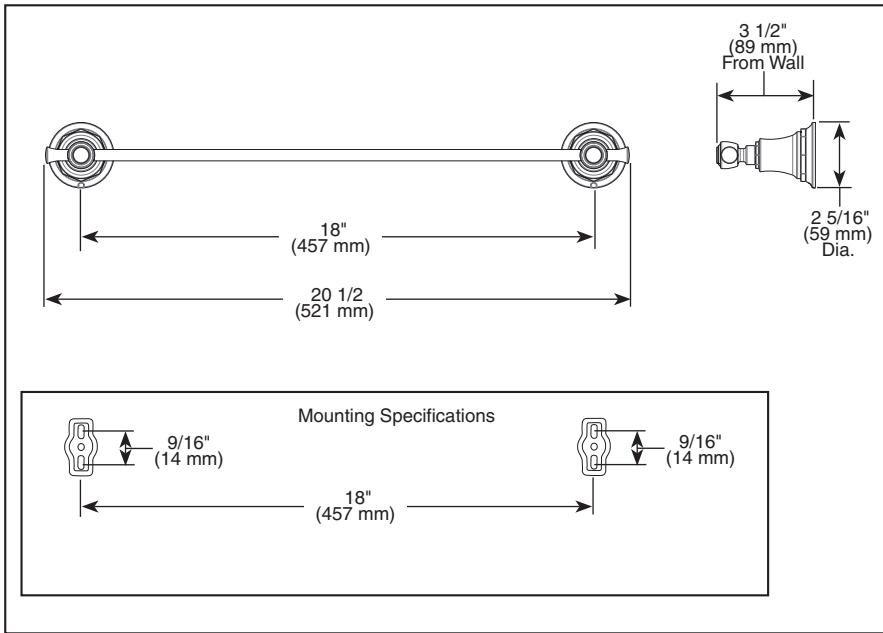

## ACCESSORIES

- Rook™ Collection
- 18" Towel Bar

Submitted Model No.: \_\_\_\_\_

Specific Features: \_\_\_\_\_