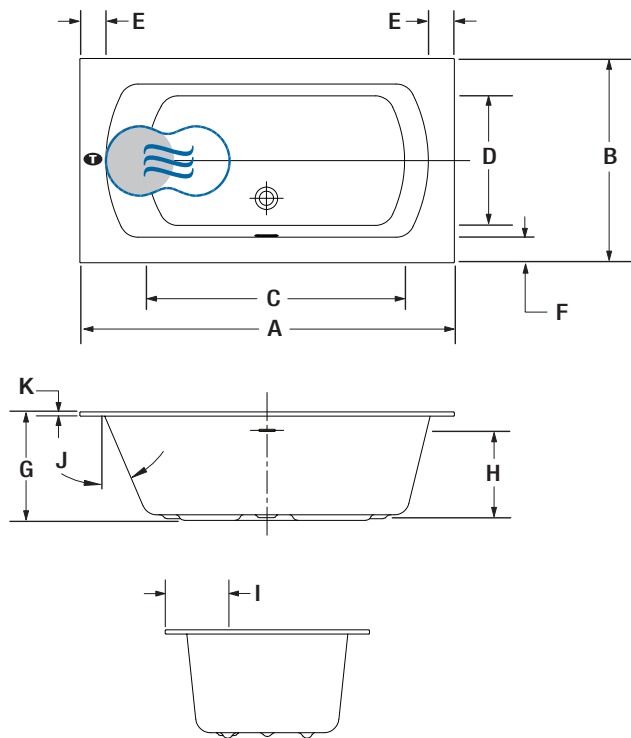

INSTALLATION

LETTER	DESCRIPTION	MEASURE
A	Total length	66"
B	Total width	36"
C	Bathing well length (at height of jets)	46 1/8"
D	Bathing well width (at height of jets)	23 1/4"
E	Deck width (edges)	4 3/4"
F	Deck width (sides)	4 5/8"
G	Bath height	19 5/8"
H	Maximum water level Maximum water level with AromaFlow	15 3/8" 13 1/2"
I	Outside edge to center drain	11 3/8"
J	Slope of backrest	23°
K	Quartz deck height	3/4"

- Turbine position (TMU)
- Indicates WarmTouchShell® position (TUB)
- Indicates heated backrest (TMU)

Don't forget that this model is available in **White only with choice of quartz deck color**. Don't forget to specify the **finish of the integrated waste & overflow**.
* Standard: Quartz deck with seam. Grand Luxury: one piece Quartz deck.
** When ordered with integrated drain & overflow.
*** When ordering an AromaFlow, an Integrated waste & overflow is mandatory (Included). Specify the finish of the waste.

TECHNICAL SPECIFICATIONS

Hot water supply required	The hot water supply should be 70% or more of the bath's total water capacity.
Turbine	Access to the pump must be at least 18" x 22". Standard connection is 20 A, 120 V, 60 Hz, dedicated line with a Ground-Fault Circuit Interrupter (GFCI). For any additional option, a second line is needed 15 A, 120 V, 60 Hz, dedicated line with a GFCI.
Others	- The Geysair® is located on the same side as the heated backrest. It must NOT be relocated. It must be connected to the hot water supply and be accessible (provide access). - Control cannot be installed on the Quartz deck. - Optional tile flange (specify front or back). - The water level will be lower when an AromaFlow is installed.

Approx. shipping weight	253 lb
Turbine power	550 W
Air heater	600 W
WARRANTY	
Controls-LED-Geysair*	5 years
Quartz deck*	15 years
Bath & turbine*	20 years

* Some restrictions apply | www.bainultra.com/warranty

The specifications shown indicate the outer edge dimension and the inside bathing capacity dimension measured at air jets' height. The manufacturer accepts a 1/4" [0.64 cm] variance. There are variations on each product and specifications are subject to change as we improve upon our product as required. The dimensions needed for site preparation and structure building will differ. BainUltra® assumes no responsibility for preparatory work done prior to the product being on site.