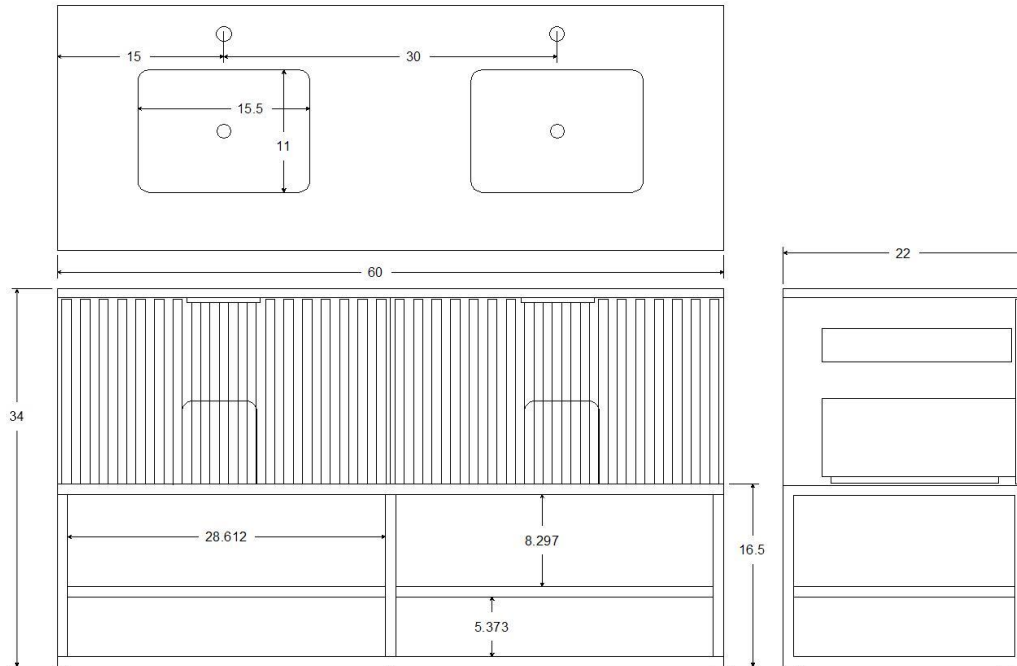

TERRA 60" Vanity

Designed By: Bemma Design Lab

Model : VT-TR60

Features

2 soft-close large drawers/2 interior drawers soft-close
Single hole faucet drilling
BLUM ¾ extension Under-mount drawer Glides with soft-close
Solid wood /engineered wood construction
Plated Stainless Steel base with wood shelf
Sherwin-Williams 5 step finish resists moisture and scratches

Fully finished interiors
Solid Wood drawers with Dovetail Joints
Base, glazed ceramic sink and top come fully assembled in one box
Backsplash not included

All BEMMA bath cabinets are made of solid hardwood and engineered wood, and meet strict CARB-2 Standards
Ceramic sinks are cUPC certified

TOP

FRONT

SIDE