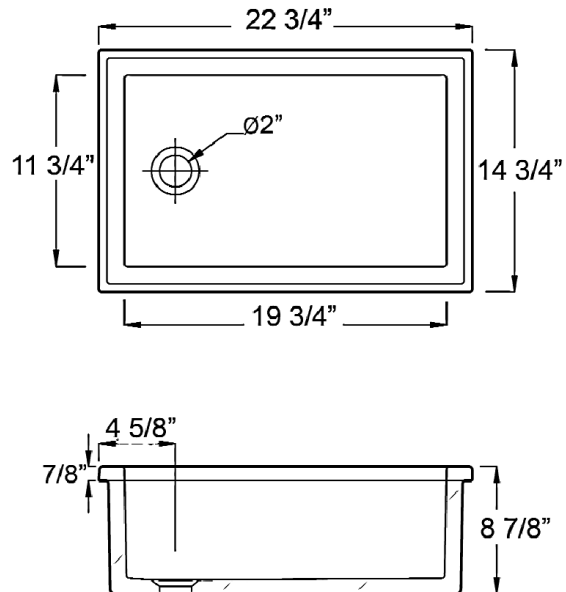

UTILITY SINK

Cat. No.
LS585

W: 22³/₄"
D: 14³/₄"
H: 8⁷/₈"

Features:

- ▶ Made of Fine Fire Clay for Durability
- ▶ Glazed inside and out on all sides
- ▶ Commercial Grade
- ▶ Can be used as Undercounter or Drop-In
- ▶ Use UMSPT supports for undercounter installation
- ▶ Use with any 2" drain or basket strainer

Colors:

WH White

Compliance Certification

Meets or exceeds the following specifications: ASME 12.19.2.2013 and CSA B45.1-08 fireclay plumbing fixture.

Interior Dimensions:

Basin interior: 19³/₄" x 11³/₄"
Basin depth: 7³/₄"

Dimensions of fixture are nominal and may vary within the range of tolerances established by ANSI Standard A112.19.2. Dimensions and specifications subject to change without notice.