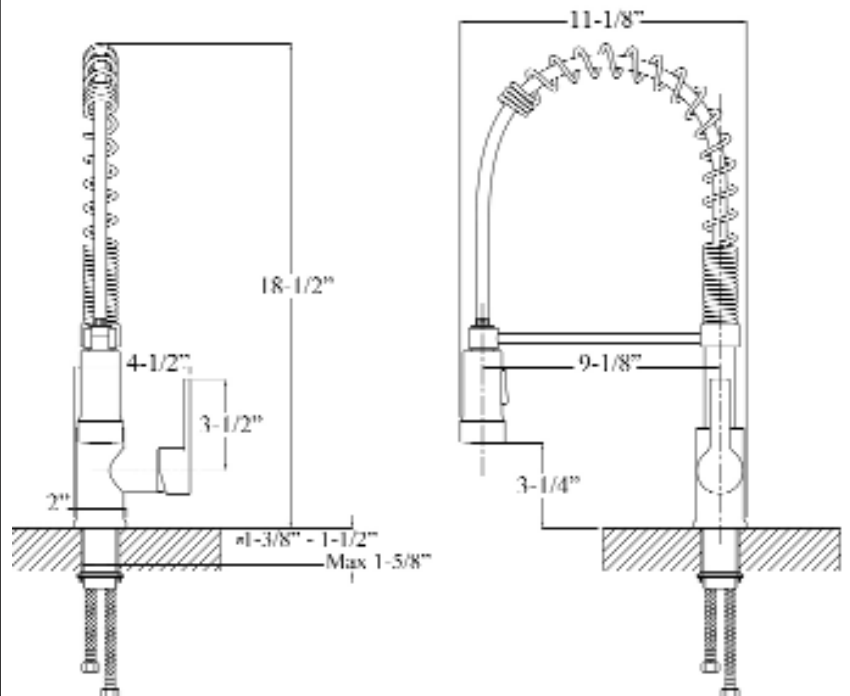

# NUEVA SPRING SINGLE HANDLE KITCHEN FAUCET

Cat. No.  
KFS418-L2

L: 4-1/2"  
W: 11-1/8"  
H: 18-1/2"

## Features:

- ▶ Constructed of solid brass
- ▶ Spring gooseneck spout
- ▶ Magnetic pull down spray
- ▶ Includes 2 braided hoses
- ▶ Hoses have 1/2" male connectors
- ▶ Ceramic disc cartridges
- ▶ Height to spout 3-1/4"
- ▶ Spout reach 9-1/8"
- ▶ Flow rate is 1.8 GPM at 60 psi
- ▶ cUPC/NSF/AB1953 Certified

## Finishes:

- CP** Polished Chrome  
**BN** Brushed Nickel  
**ORB** Oil Rubbed Bronze

Dimensions of fixture are nominal and may vary. Dimensions and specifications subject to change without notice.