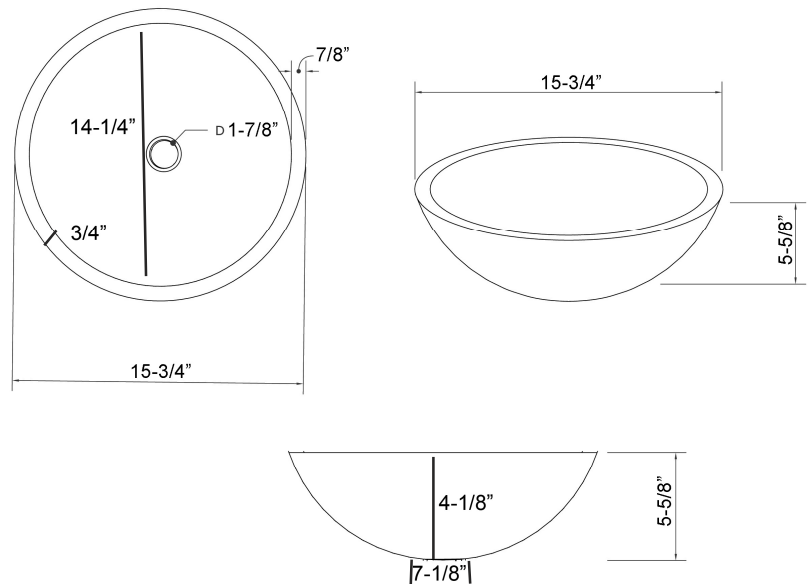

CORDELL LARGE ROUND VESSEL

Cat. No
5-311

Dusk Gray

Top Diameter: 15-7/8"
Bottom Diameter: 7-1/8"
Above counter height: 5-5/8"

Features:

- ▶ Seamless concrete construction
- ▶ Above counter basin
- ▶ Maintenance Kit included
- ▶ Mold casted basin is finished by hand
- ▶ No faucet holes
- ▶ 3 Layer coating provides waterproof basin that guards against cracking or scratching
- ▶ 3/4" Rim
- ▶ No overflow
- ▶ Available in 3 colors
- ▶ To be used with Grid Drain # 5601 or Umbrella Drain #UD701 (Not included)

Colors:

- CGC** Copper Green
- CDG** Dusk Gray
- VBC** Vintage Brown

Vintage Brown

Copper Green

Maintenance Kit

Interior Dimensions:

Interior Diameter: 14-1/4"
Basin Depth: 4-1/8"

Dimensions of fixture are nominal and may vary slightly. Dimensions and specifications subject to change without notice.