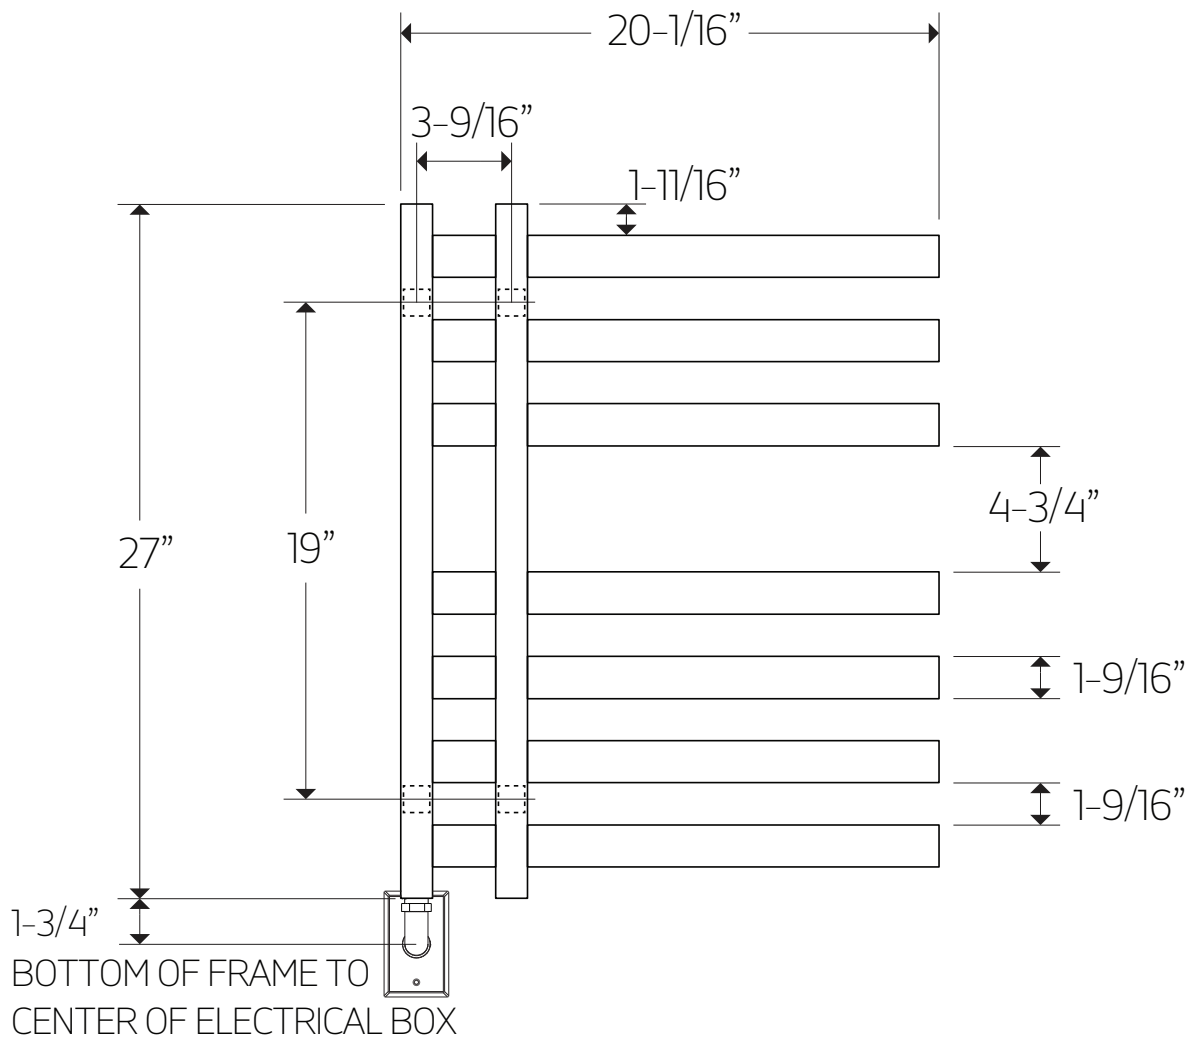

MS06950W

TECHNICAL DATA SHEET

ioni towel warmer,
hardwired

artos[®]

MS06950W

ioni towel warmer,
hardwired

OPERATING SPECIFICATIONS

FEATURES

Towel warming, drying and auxiliary heating.

ELEMENT

300W, 110V

CODES

UL Approved
CSA-US Approved

REQUIREMENTS

The towel warmer must be installed so that the Element is at the bottom.