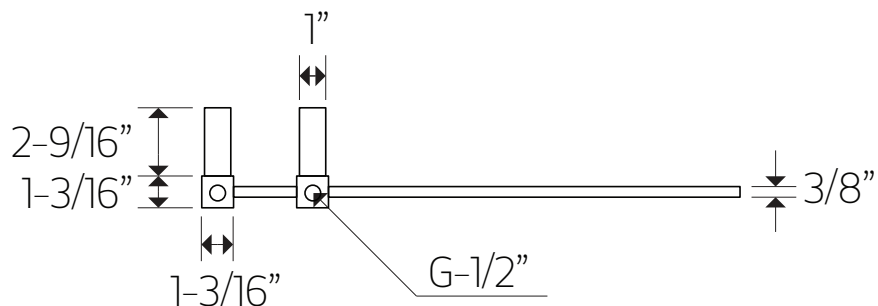

MS06950W

TECHNICAL DATA SHEET

ioni towel warmer,
hardwired

artos[®]

MS06950W

ioni towel warmer,
hardwired

OPERATING SPECIFICATIONS

FEATURES

Towel warming, drying and auxiliary heating.

ELEMENT

300W, 110V

CODES

UL Approved
CSA-US Approved

REQUIREMENTS

The towel warmer must be installed so that the Element is at the bottom.