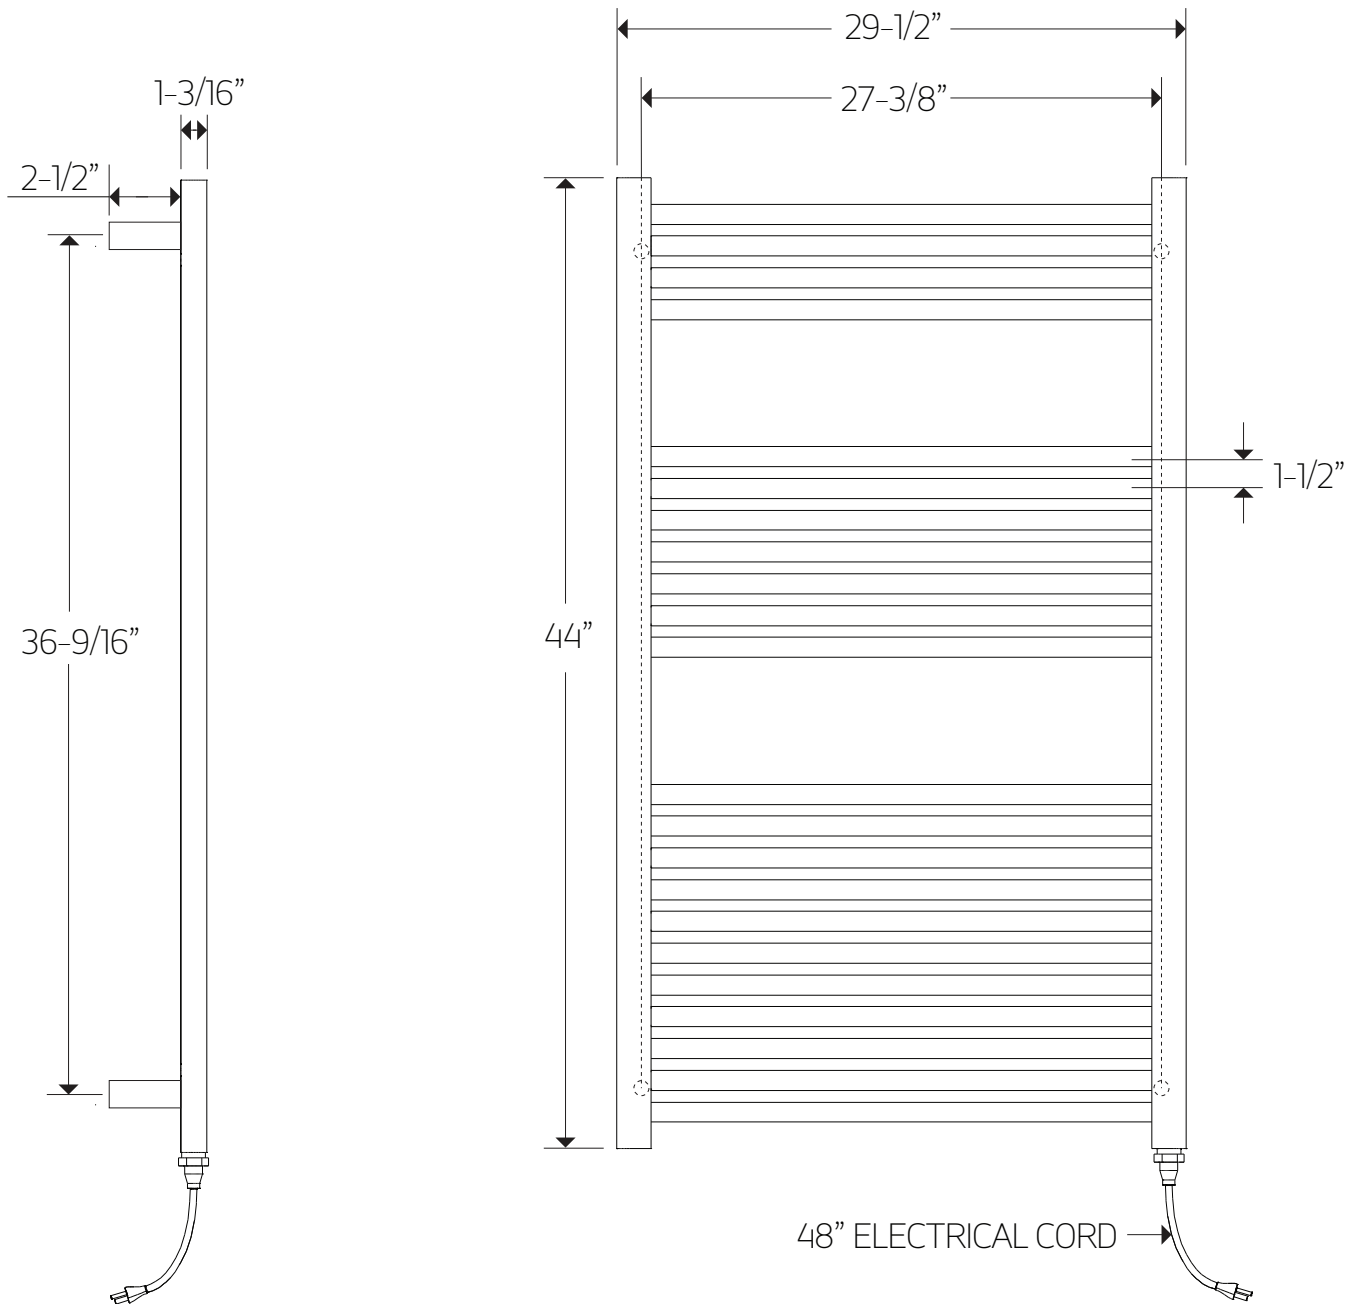

M11175P

TECHNICAL DATA SHEET

denby towel warmer,
plug-in

artos[®]

M11175P

OPERATING SPECIFICATIONS

denby towel warmer,
plug-in

FEATURES

Towel warming, drying and auxiliary heating.

ELEMENT

400W, 110V

CODES

UL Approved
CSA-US Approved

REQUIREMENTS

The towel warmer must be installed so that the Element is at the bottom.