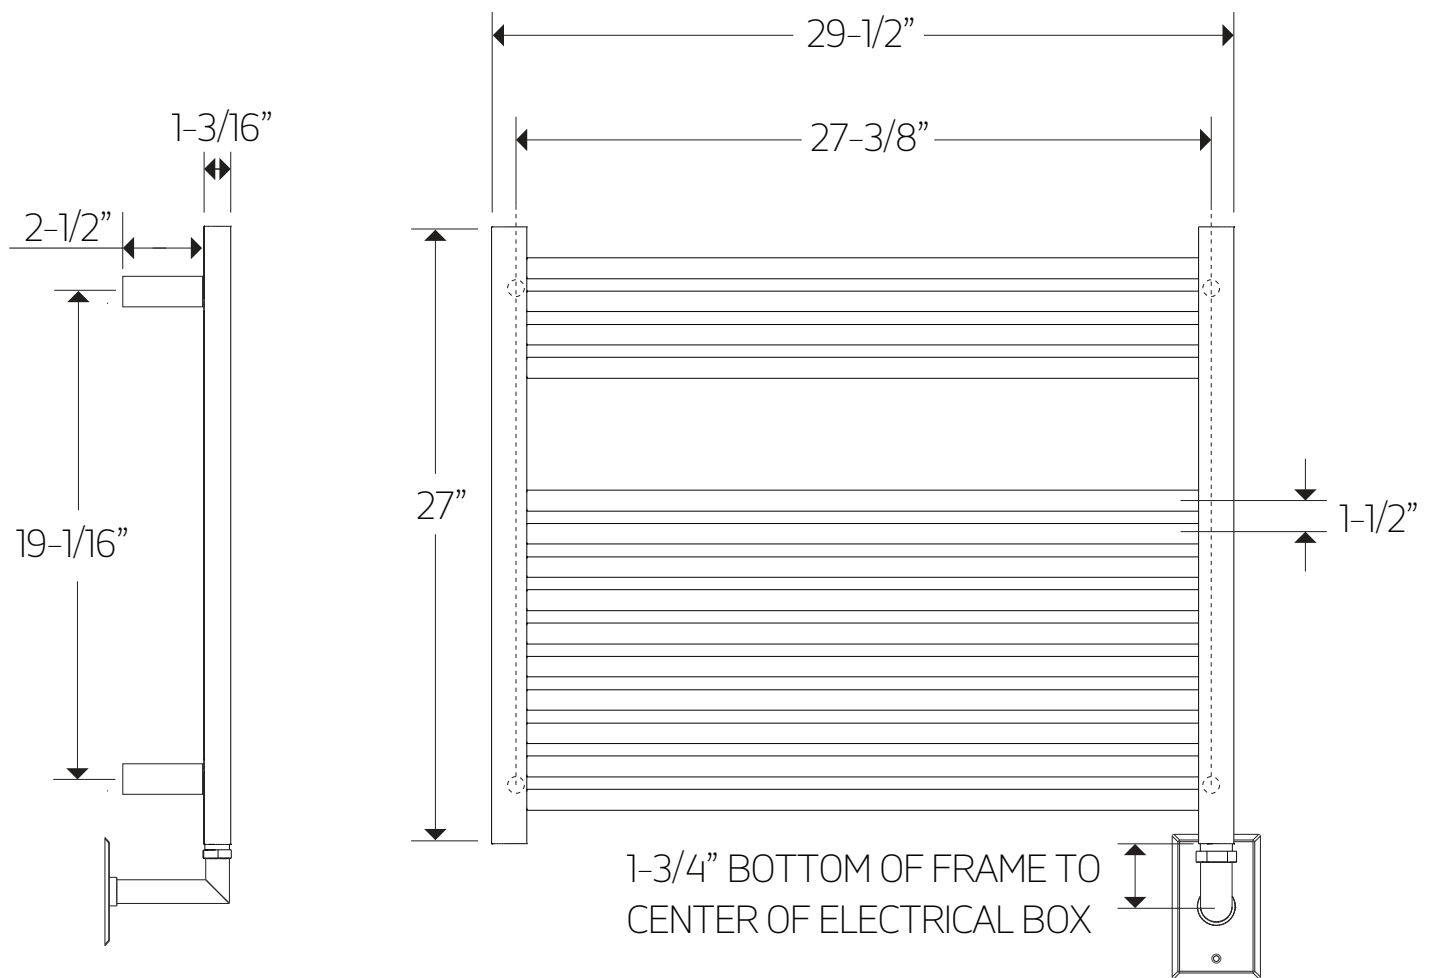

M06875W

TECHNICAL DATA SHEET

denby towel warmer,
hardwired

artos[®]

M06875W

denby towel warmer,
hardwired

OPERATING SPECIFICATIONS

FEATURES

Towel warming, drying and auxiliary heating.

ELEMENT

300W, 110V

CODES

UL Approved
CSA-US Approved

REQUIREMENTS

The towel warmer must be installed so that the Element is at the bottom.