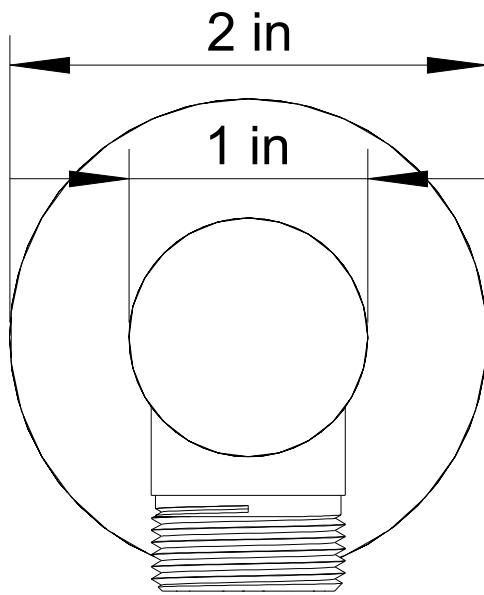

F902-41

TECHNICAL DATA SHEET

shower outlet elbow rnd

artos[®]

F902-41

OPERATING SPECIFICATIONS

shower outlet elbow rnd

INLET/OUTLET

1/2" Female NPT Inlet