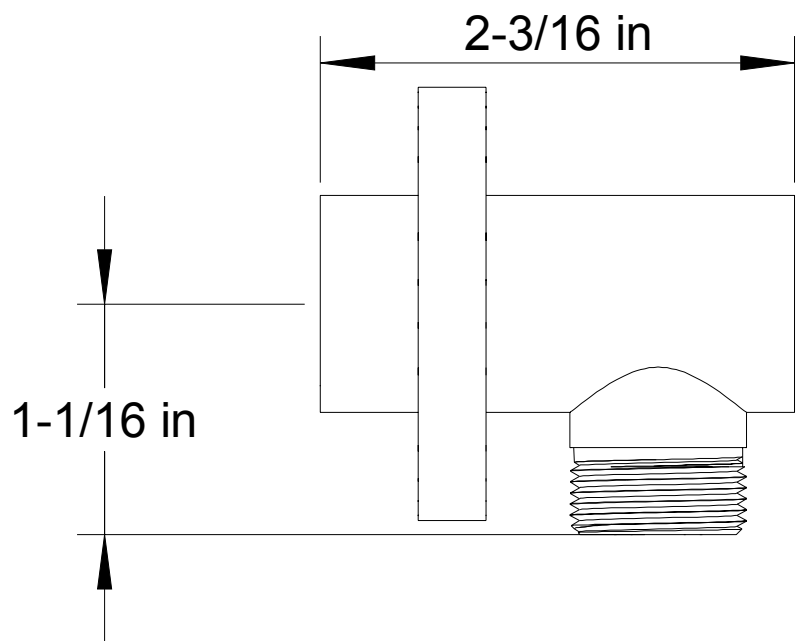

F902-41

TECHNICAL DATA SHEET

shower outlet elbow rnd

artos[®]

F902-41

OPERATING SPECIFICATIONS

shower outlet elbow rnd

INLET/OUTLET

1/2" Female NPT Inlet