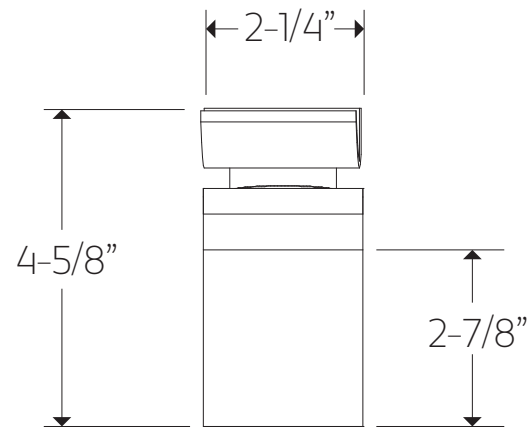

artos<sup>®</sup>  
the art of style

F201-1

**TECHNICAL DATA SHEET**

quarto lav faucet

### REQUIREMENTS

Max Surface Thickness: 1-5/8"