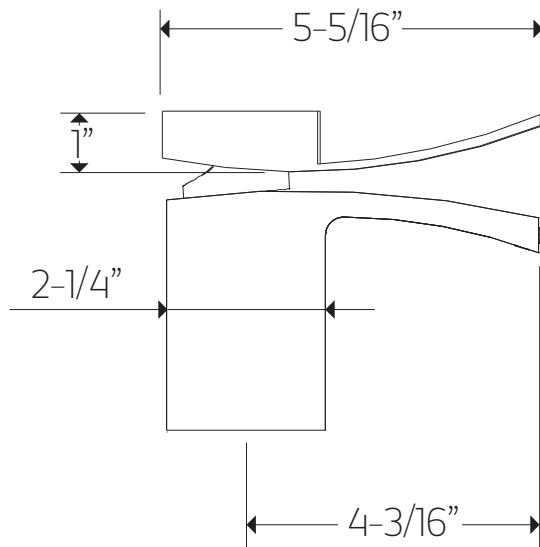

artos<sup>®</sup>  
the art of style

F201-1

**TECHNICAL DATA SHEET**

quarto lav faucet

### REQUIREMENTS

Max Surface Thickness: 1-5/8"