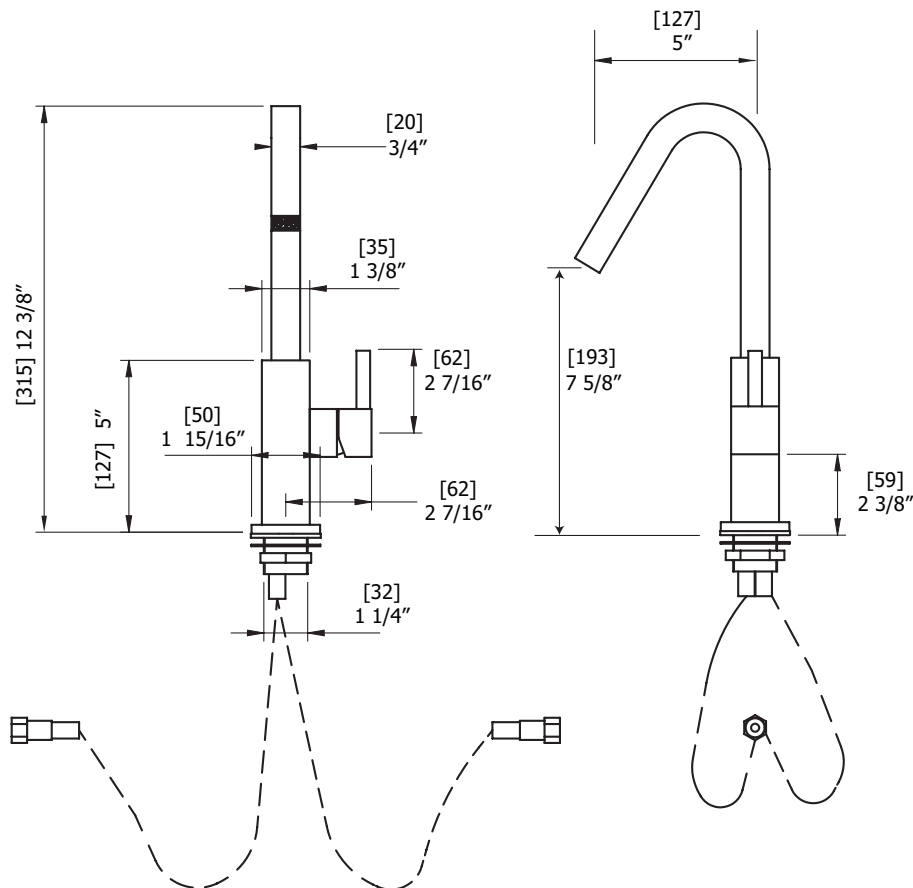

FEATURES

- Solid brass construction
- Single volume and temperature lever control
- Aerated water flow
- Press pop-up drain with overflow # ABRD00699
- Ceramic cartridge # ABCA01174
- 3/8" connection
- 18" stainless steel braided supply hose

SPECS AT LARGE

- | | |
|----------------------------------|-----------------------|
| Overall spout projection: 6 3/8" | Flow rate: 2.2 gpm |
| CC spout projection: 5" | Mounting hole: 1 3/8" |
| Total faucet height: 12 3/8" | Counter depth: 1 3/8" |

EXPLOSION PARTS