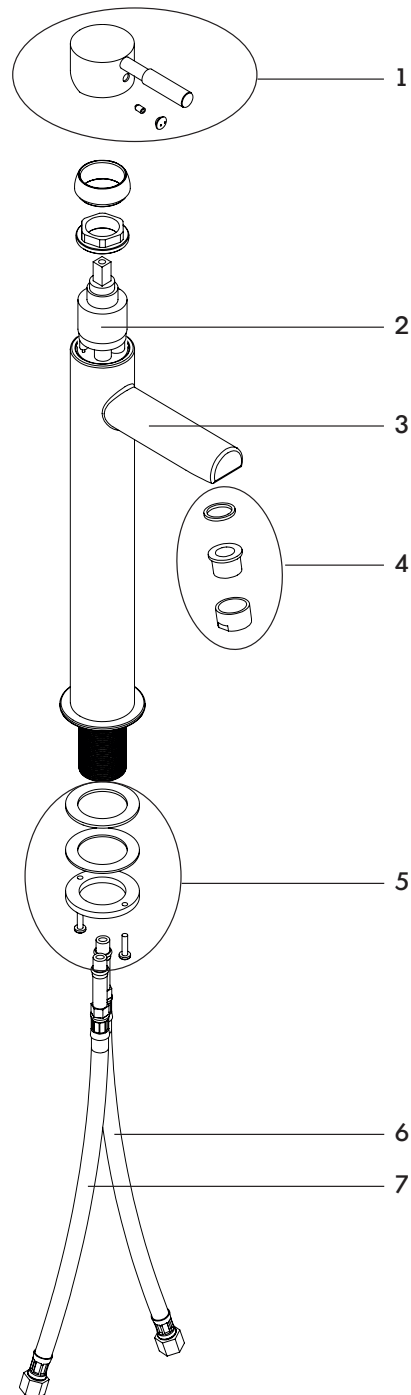

## FEATURES

Solid brass construction - **LEAD FREE**  
 Single volume and temperature lever control  
 Aerated water flow  
 Pop-up drain with overflow # ABR00699  
 Ceramic cartridge # ABCA04500  
 3/8" connection  
 18" stainless steel braided supply hose

## SPECS AT LARGE

Overall spout projection: 8 3/8"  
 CC spout projection: 6 3/4"  
 Total faucet height: 13"

Flow rate: 1.5 gpm  
 Mounting hole: 1 3/8"  
 Counter depth: 1 3/8"

## EXPLOSION PARTS

Item	Code	Description
1	ABFC78273	Handle Kit
2	ABCA04075	35mm cartridge
3	ABFC61088	Faucet body
4	ABAE14007	Aerator kit

Item	Code	Description
5	ABFP09172	Retainer kit
6	ABFH09227	Cold water hose
7	ABFH09224	Hot water hose