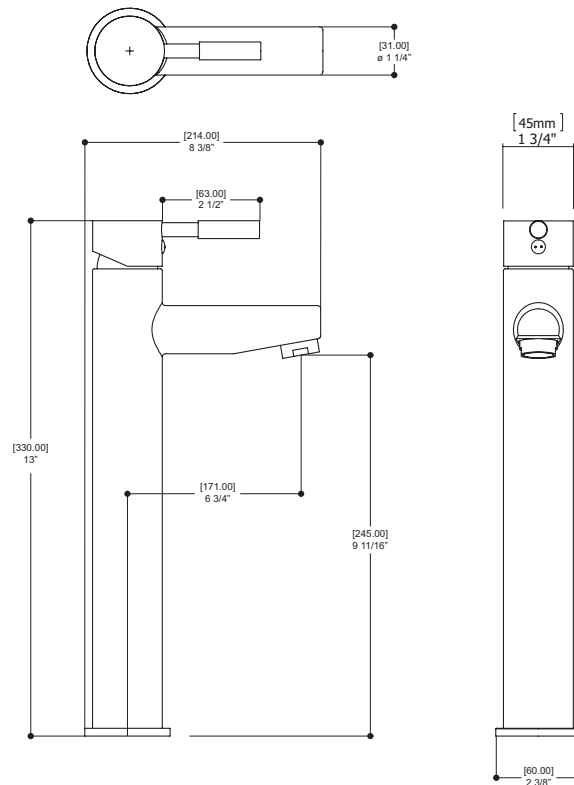

## SPECS AT LARGE

Overall spout projection: 8 3/8"  
 CC spout projection: 6 3/4"  
 Total faucet height: 13"

Flow rate: 1.5 gpm  
 Mounting hole: 1 3/8"  
 Counter depth: 1 3/8"

## EXPLOSION PARTS

Item	Code	Description
1	ABFC78273	Handle Kit
2	ABCA04075	35mm cartridge
3	ABFC61088	Faucet body
4	ABAE14007	Aerator kit

Item	Code	Description
5	ABFP09172	Retainer kit
6	ABFH09227	Cold water hose
7	ABFH09224	Hot water hose