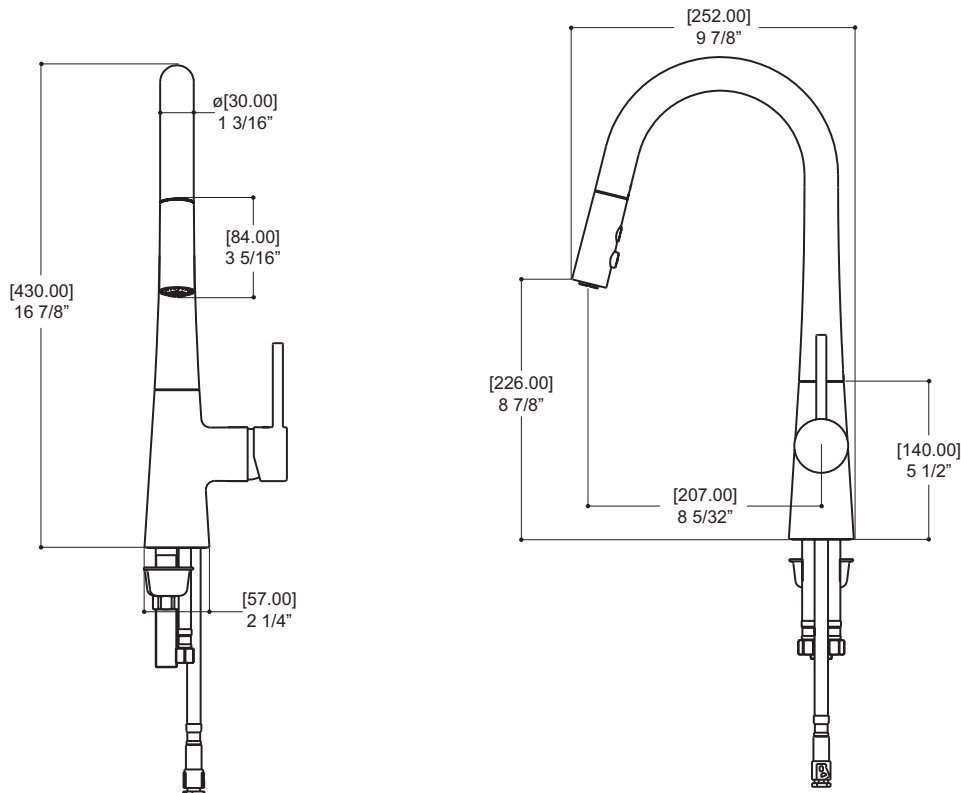

BETTOLA # 40875

single-control pull-down kitchen faucet

FEATURES

Ceramic cartridge
Retractable dual function pull-down spray
3/8" connections
Reduced water-efficient flow: 1.75 gpm (6.6 L/min)
Spout rotation: 150°

SPECS AT LARGE

Total spout projection: 9 7/8"

CC spout projection: 8 5/32"

Total spout height: 16 7/8"

Flow rate: 1.75 gpm (6.6 L/min)

Mounting hole: 1 3/8"

Counter depth: 1 1/2" max

BETTOLA # 40875

single-control pull-down kitchen faucet

FAUCET COMPONENTS

EXPLOSION PARTS

- 1
- 2
- 3
- 4
- 5
- 6
- 7