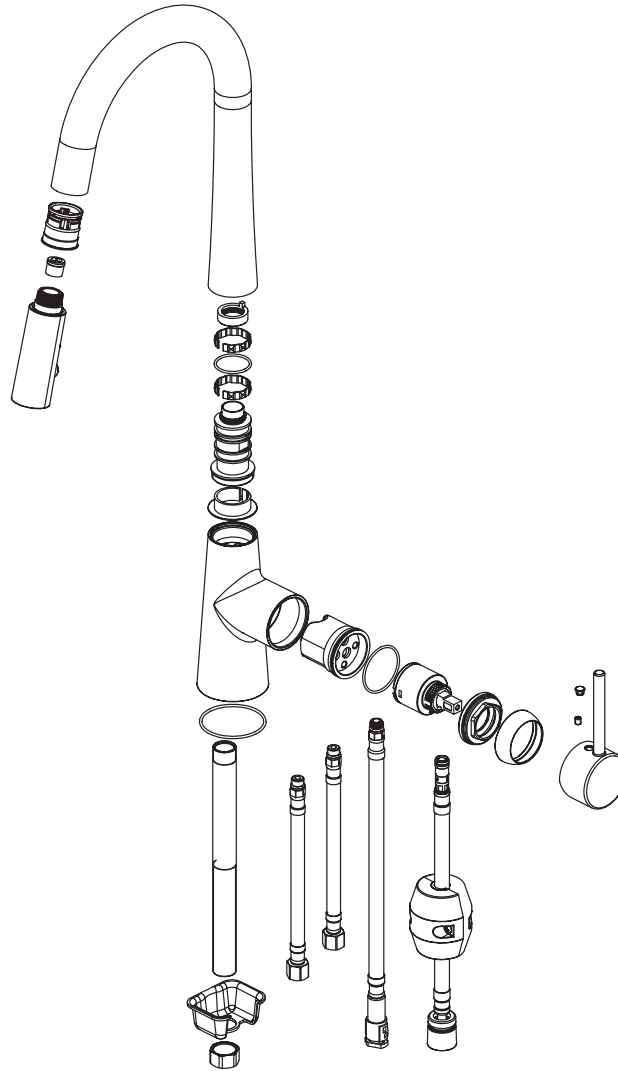

BETTOLA # 40875

single-control pull-down kitchen faucet

FEATURES

Ceramic cartridge
Retractable dual function pull-down spray
3/8" connections
Reduced water-efficient flow: 1.75 gpm (6.6 L/min)
Spout rotation: 150°

SPECS AT LARGE

Total spout projection: 9 7/8"

CC spout projection: 8 5/32"

Total spout height: 16 7/8"

Flow rate: 1.75 gpm (6.6 L/min)

Mounting hole: 1 3/8"

Counter depth: 1 1/2" max

BETTOLA # 40875

single-control pull-down kitchen faucet

FAUCET COMPONENTS

EXPLOSION PARTS

- 1
- 2
- 3
- 4
- 5
- 6
- 7